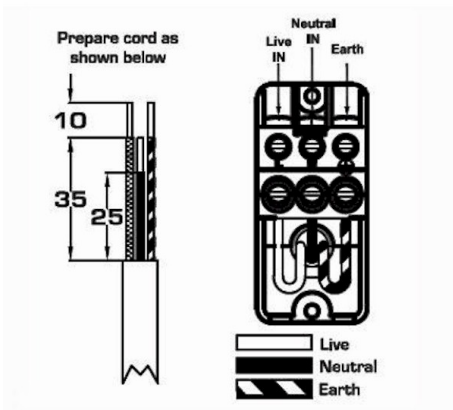

Code: 72COW

Hartland | HARTLAND RANGE | Connection Units

Product Image

Wiring

Dimensions

Insert Type	1 gang 20A Cable Outlet
Insert Colour	White
EAN13 Barcode	5017503220762
Commodity Code	85369095
Luckins TSI	398266747
Dimensions(Nominal)	Single: Height = 88.0mm Width = 88.0mm Depth = 5.0mm
Weight	140 GR
Switched Poles	None
Current Rating	20 Amp
Voltage	220/250V AC
Maximum Load	20 Amp
Mains Frequency	50Hz
IP Rating	IP2XD
Contact Gap Minimum	None
Terminal Capacity 1	5 x1mm ²
Terminal Capacity 2	4x1.5mm ²
Terminal Capacity 3	2x2.5mm ²
Terminal Capacity 4	2x4mm ² Multi-strand
Earth Terminal Capacity 1	6x1mm ²
Earth Terminal Capacity 2	5 x 1.5mm ²
Earth Terminal Capacity 3	3 x 2.5mm ²
Earth Terminal Capacity 4	2 x 4mm ² Multi-strand
Earth Terminal Capacity 5	1 x 6mm ²
Product Class 1	Must be earthed
Ambient Operating Temperature	-5° to +40°C
Recommended Location	Internal Use Only
Maximum Installation Altitude	2000m
Standard/Approval	BS 5733