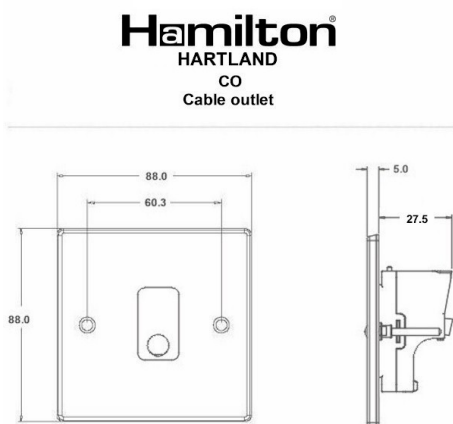

Code: 72COW

Hartland | HARTLAND RANGE | Connection Units

Product Image

Wiring

Dimensions

Insert Type	1 gang 20A Cable Outlet
Insert Colour	White
EAN13 Barcode	5017503220762
Commodity Code	85369095
Luckins TSI	398266747
Dimensions(Nominal)	Single: Height = 88.0mm Width = 88.0mm Depth = 5.0mm
Weight	140 GR
Switched Poles	None
Current Rating	20 Amp
Voltage	220/250V AC
Maximum Load	20 Amp
Mains Frequency	50Hz
IP Rating	IP2XD
Contact Gap Minimum	None
Terminal Capacity 1	5 x1mm ²
Terminal Capacity 2	4x1.5mm ²
Terminal Capacity 3	2x2.5mm ²
Terminal Capacity 4	2x4mm ² Multi-strand
Earth Terminal Capacity 1	6x1mm ²
Earth Terminal Capacity 2	5 x 1.5mm ²
Earth Terminal Capacity 3	3 x 2.5mm ²
Earth Terminal Capacity 4	2 x 4mm ² Multi-strand
Earth Terminal Capacity 5	1 x 6mm ²
Product Class 1	Must be earthed
Ambient Operating Temperature	-5° to +40°C
Recommended Location	Internal Use Only
Maximum Installation Altitude	2000m
Standard/Approval	BS 5733