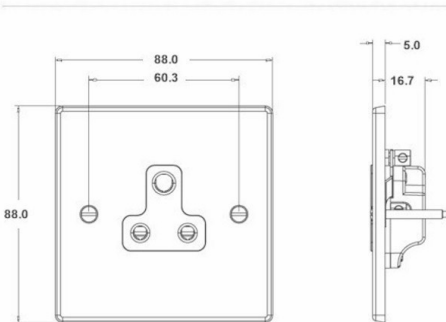

Code: 71US5B

Hartland | HARTLAND RANGE | Power Sockets

Product Image

Wiring

Dimensions

Hamilton®
HARTLAND
US5
Unswitched Socket

Insert Type	1 gang 5A Unswitched Socket
Insert Colour	Black
EAN13 Barcode	5017503211050
Commodity Code	85363010
Luckins TSI	385550165
Dimensions(Nominal)	Single: Height = 88.0mm Width = 88.0mm Depth = 5.0mm
Weight	107 GR
Switched Poles	None
Current Rating	5 Amp
Voltage	220/250V AC
Maximum Load	5 Amp
Mains Frequency	50Hz
IP Rating	IP2XD
Contact Gap Minimum	None
Terminal Capacity 1	5 x1mm ²
Terminal Capacity 2	4x1.5mm ²
Terminal Capacity 3	2x2.5mm ²
Terminal Capacity 4	1x4mm ²
Earth Terminal Capacity 1	5x1mm ²
Earth Terminal Capacity 2	4 x 1.5mm ²
Earth Terminal Capacity 3	2 x 2.5mm ²
Earth Terminal Capacity 4	1 x 4mm ²
Product Class 1	Must be earthed
Ambient Operating Temperature	-5° to +40°C
Recommended Location	Internal Use Only
Maximum Installation Altitude	2000m
Standard/Approval	BS 546
Additional Notes	Shuttered: Yes