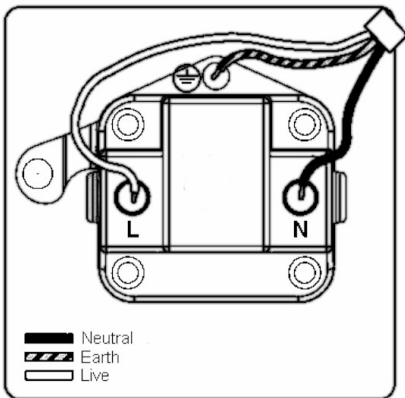

Code: 71US5B

Hartland | HARTLAND RANGE | Power Sockets

Product Image

Wiring

Dimensions

Hamilton®
HARTLAND
US5
Unswitched Socket

Insert Type	1 gang 5A Unswitched Socket
Insert Colour	Black
EAN13 Barcode	5017503211050
Commodity Code	85363010
Luckins TSI	385550165
Dimensions(Nominal)	Single: Height = 88.0mm Width = 88.0mm Depth = 5.0mm
Weight	107 GR
Switched Poles	None
Current Rating	5 Amp
Voltage	220/250V AC
Maximum Load	5 Amp
Mains Frequency	50Hz
IP Rating	IP2XD
Contact Gap Minimum	None
Terminal Capacity 1	5 x1mm ²
Terminal Capacity 2	4x1.5mm ²
Terminal Capacity 3	2x2.5mm ²
Terminal Capacity 4	1x4mm ²
Earth Terminal Capacity 1	5x1mm ²
Earth Terminal Capacity 2	4 x 1.5mm ²
Earth Terminal Capacity 3	2 x 2.5mm ²
Earth Terminal Capacity 4	1 x 4mm ²
Product Class 1	Must be earthed
Ambient Operating Temperature	-5° to +40°C
Recommended Location	Internal Use Only
Maximum Installation Altitude	2000m
Standard/Approval	BS 546
Additional Notes	Shuttered: Yes