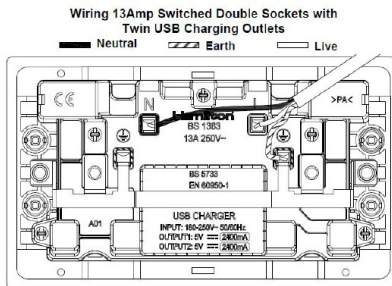

Wiring

Dimensions

Hamilton®
HARTLAND
SS2USBX2ULT

2 gang 13A Double Pole Switched Socket with
2 USB Outlets 2x2.4A (4.8A Total)