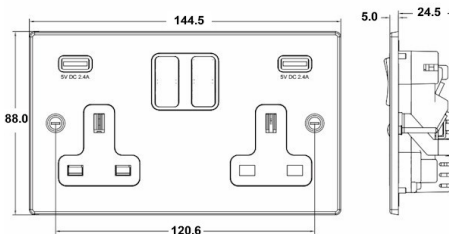

Insert Type

2 gang 13A Double Pole Switched Socket with 2 USB Outlets 2x2.4A (4.8A Total)

Insert Colour

Polished Brass/White

EAN13 Barcode

5017504089955

Commodity Code

85363010

Luckins TSI

405688535

Dimensions(Nominal)

Double: Height = 88.0mm Width = 144.5mm Depth = 5.0mm

Weight

241 GR

Switched Poles

Double

Current Rating

13 Amp, USB 2 x 2.4A

Voltage

180/250V AC USB = 5V

Maximum Load

13 Amp, USB = 2.4A X 2

Mains Frequency

50/60Hz

IP Rating

IP2XD

Contact Gap Minimum

3mm

Terminal Capacity 1

3x2.5mm²

Terminal Capacity 2

3x4mm²

Terminal Capacity 3

2x6mm² Multi-Strand

Earth Terminal Capacity 1

3x2.5mm²

Earth Terminal Capacity 2

3x4mm²

Earth Terminal Capacity 3

2x6mm² Multi-Strand

Product Class 1

Must be earthed

Ambient Operating Temperature

-15°C to +40°C

Recommended Location

Internal Use Only

Maximum Installation Altitude

2000m

Standard/Approval

BS 1363 BS EN 62368

R Hamilton & Co Ltd, Unit 10 Carrick Business Centre,
4-5 Bonville Road, Brislington, Bristol, BS4 5NZ

T: +44 (0)1747 860088

E: info@hamilton-litestat.com | W: www.hamilton-litestat.com

All accessories are manufactured under an accredited BS EN ISO 9001:2015 Quality Management System. It is the policy of the company to improve products as part of our development programme. Therefore, we reserve the right to alter designs and dimensions without prior notice. Illustrations and diagrams are reproduced within the limitations of reproduction and printing process and are not binding. Due to manufacturing processes we cannot guarantee an exact colour match and shadings of certain finishes. This datasheet was generated on 2/28/2023 11:09:37 AM E&OE