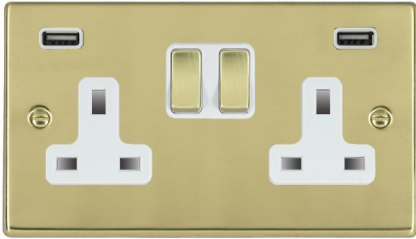

Code: 71SS2USBULTPB-W

Hartland | HARTLAND RANGE | USB Power Sockets

Product Image