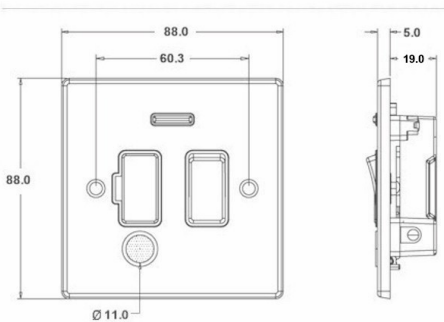

Insert Type

1 gang 13A Double Pole Fused Spur + Neon + Cable Outlet

Insert Colour

Polished Brass/White

EAN13 Barcode

5017503213931

Commodity Code

85369010

Luckins TSI

385549846

Dimensions(Nominal)

Single: Height = 88.0mm Width = 88.0mm Depth = 5.0mm

Switched Poles

Double

Current Rating

13 Amp

Voltage

220/250V AC

Maximum Load

13 Amp

Mains Frequency

50Hz

IP Rating

IP2XD

Contact Gap Minimum

3mm

Terminal Capacity 1

3x2.5mm²

Terminal Capacity 2

2x4mm² Multi-Strand

Terminal Capacity 3

1x6mm²

Earth Terminal Capacity 1

6x1mm²

Earth Terminal Capacity 2

5x1.5mm²

Earth Terminal Capacity 3

3x2.5mm²

Earth Terminal Capacity 4

2x4mm² Multi-Strand

Earth Terminal Capacity 5

1x6mm²

Product Class 1

Must be earthed

Ambient Operating Temperature

-5° to +40°C

Maximum Installation Altitude

2000m

Standard/Approval

BS 1363-4

Additional Notes

Cable Outlets Fitted with Clamps:Yes

R Hamilton & Co Ltd, Unit 10 Carrick Business Centre,
4-5 Bonville Road, Brislington, Bristol, BS4 5NZ

T: +44 (0)1747 860088

E: info@hamilton-litestat.com | W: www.hamilton-litestat.com

All accessories are manufactured under an accredited BS EN ISO 9001:2015 Quality Management System. It is the policy of the company to improve products as part of our development programme. Therefore, we reserve the right to alter designs and dimensions without prior notice. Illustrations and diagrams are reproduced within the limitations of reproduction and printing process and are not binding. Due to manufacturing processes we cannot guarantee an exact colour match and shadings of certain finishes. This datasheet was generated on 2/28/2023 10:32:42 AM E&OE