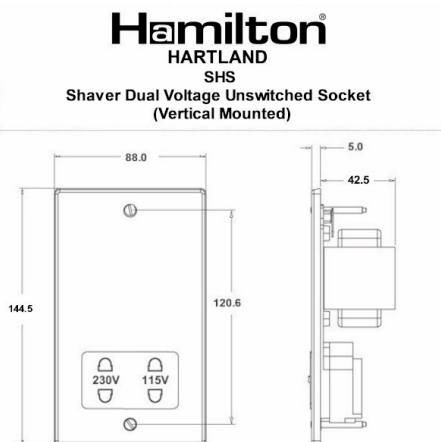

Code: 71SHSW

Hartland | HARTLAND RANGE | Power Sockets

Product Image

Wiring

Dimensions

Insert Type

Shaver Dual Voltage Unswitched Socket (Vertically Mounted)

Insert Colour	White
EAN13 Barcode	5017503210039
Commodity Code	85363010
Luckins TSI	385549794
Dimensions(Nominal)	Double: Height = 144.5mm Width = 88.0mm Depth = 5.0mm
Switched Poles	None
Current Rating	20VA
Voltage	220/250V AC
Maximum Load	200/250V input; 115/230V 20VA output
Mains Frequency	50Hz
IP Rating	IP2XD
Contact Gap Minimum	None
Terminal Capacity 1	5 x1mm ²
Terminal Capacity 2	4x1.5mm ²
Terminal Capacity 3	3x2.5mm ²
Terminal Capacity 4	2x4mm ² Multi-strand
Terminal Capacity 5	1x6mm ²
Earth Terminal Capacity 1	9x1mm ²
Earth Terminal Capacity 2	6x1.5mm ²
Earth Terminal Capacity 3	4x2.5mm ²
Earth Terminal Capacity 4	2x4mm ² Multi-strand
Earth Terminal Capacity 5	1x6mm ²
Product Class 1	Must be earthed
Ambient Operating Temperature	-5° to +40°C
Recommended Location	Internal Use Only
Maximum Installation Altitude	2000m
Standard/Approval	BS EN 61558-2-5 + BS 4573
Additional Notes	Must be mounted vertically. Shuttered :Yes. Box Depth 47mm