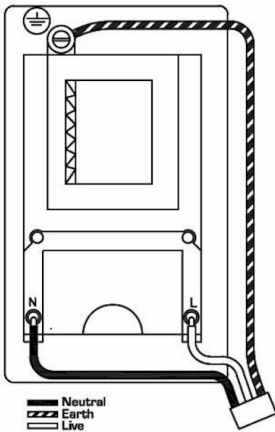

Code: 71SHSW

Hartland | HARTLAND RANGE | Power Sockets

Product Image

Wiring

Dimensions

Insert Type

Shaver Dual Voltage Unswitched Socket (Vertically Mounted)

Insert Colour	White
EAN13 Barcode	5017503210039
Commodity Code	85363010
Luckins TSI	385549794
Dimensions(Nominal)	Double: Height = 144.5mm Width = 88.0mm Depth = 5.0mm
Switched Poles	None
Current Rating	20VA
Voltage	220/250V AC
Maximum Load	200/250V input; 115/230V 20VA output
Mains Frequency	50Hz
IP Rating	IP2XD
Contact Gap Minimum	None
Terminal Capacity 1	5 x1mm ²
Terminal Capacity 2	4x1.5mm ²
Terminal Capacity 3	3x2.5mm ²
Terminal Capacity 4	2x4mm ² Multi-strand
Terminal Capacity 5	1x6mm ²
Earth Terminal Capacity 1	9x1mm ²
Earth Terminal Capacity 2	6x1.5mm ²
Earth Terminal Capacity 3	4x2.5mm ²
Earth Terminal Capacity 4	2x4mm ² Multi-strand
Earth Terminal Capacity 5	1x6mm ²
Product Class 1	Must be earthed
Ambient Operating Temperature	-5° to +40°C
Recommended Location	Internal Use Only
Maximum Installation Altitude	2000m
Standard/Approval	BS EN 61558-2-5 + BS 4573
Additional Notes	Must be mounted vertically. Shuttered :Yes. Box Depth 47mm