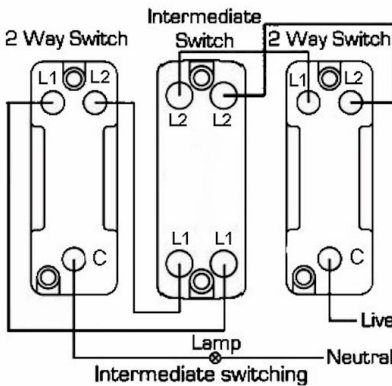

## Dimensions

**Hamilton®**  
HARTLAND  
R32  
Intermediate Rocker

<b>Insert Type</b>	2 gang 10AX Intermediate Rocker
<b>Insert Colour</b>	Polished Brass/White
<b>EAN13 Barcode</b>	5017503213320
<b>Commodity Code</b>	85363010
<b>Luckins TSI</b>	385549684
<b>Dimensions(Nominal)</b>	Single: Height = 88.0mm Width = 88.0mm Depth = 5.0mm
<b>Switched Poles</b>	Single
<b>Current Rating</b>	10AX
<b>Voltage</b>	220/250V AC
<b>Maximum Load</b>	10 Amp inductive
<b>Mains Frequency</b>	50Hz
<b>IP Rating</b>	IP2XD
<b>Contact Gap Minimum</b>	3mm
<b>Terminal Capacity 1</b>	5 x1mm <sup>2</sup>
<b>Terminal Capacity 2</b>	4x1.5mm <sup>2</sup>
<b>Terminal Capacity 3</b>	1x2.5mm <sup>2</sup>
<b>Terminal Capacity 4</b>	1x4mm <sup>2</sup> Multi-strand
<b>Terminal Capacity 5</b>	1x6mm <sup>2</sup>
<b>Earth Terminal Capacity 1</b>	5x1mm <sup>2</sup>
<b>Earth Terminal Capacity 2</b>	4x1.5mm <sup>2</sup>
<b>Earth Terminal Capacity 3</b>	3 x2.5mm <sup>2</sup>
<b>Earth Terminal Capacity 4</b>	1x4mm <sup>2</sup> Multi-strand
<b>Earth Terminal Capacity 5</b>	1x6mm <sup>2</sup>
<b>Product Class 1</b>	Must be earthed
<b>Ambient Operating Temperature</b>	-5° to +40°C
<b>Recommended Location</b>	Internal Use Only
<b>Maximum Installation Altitude</b>	2000m
<b>Standard/Approval</b>	BS EN 60669-1