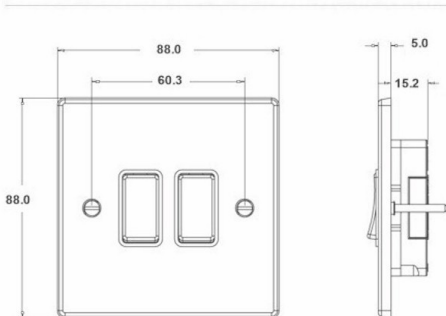

## Product Image

## Dimensions

**Hamilton®**  
HARTLAND  
R32  
Intermediate Rocker

<b>Insert Type</b>	2 gang 10AX Intermediate Rocker
<b>Insert Colour</b>	Polished Brass/White
<b>EAN13 Barcode</b>	5017503213320
<b>Commodity Code</b>	85363010
<b>Luckins TSI</b>	385549684
<b>Dimensions(Nominal)</b>	Single: Height = 88.0mm Width = 88.0mm Depth = 5.0mm
<b>Switched Poles</b>	Single
<b>Current Rating</b>	10AX
<b>Voltage</b>	220/250V AC
<b>Maximum Load</b>	10 Amp inductive
<b>Mains Frequency</b>	50Hz
<b>IP Rating</b>	IP2XD
<b>Contact Gap Minimum</b>	3mm
<b>Terminal Capacity 1</b>	5 x1mm <sup>2</sup>
<b>Terminal Capacity 2</b>	4x1.5mm <sup>2</sup>
<b>Terminal Capacity 3</b>	1x2.5mm <sup>2</sup>
<b>Terminal Capacity 4</b>	1x4mm <sup>2</sup> Multi-strand
<b>Terminal Capacity 5</b>	1x6mm <sup>2</sup>
<b>Earth Terminal Capacity 1</b>	5x1mm <sup>2</sup>
<b>Earth Terminal Capacity 2</b>	4x1.5mm <sup>2</sup>
<b>Earth Terminal Capacity 3</b>	3 x2.5mm <sup>2</sup>
<b>Earth Terminal Capacity 4</b>	1x4mm <sup>2</sup> Multi-strand
<b>Earth Terminal Capacity 5</b>	1x6mm <sup>2</sup>
<b>Product Class 1</b>	Must be earthed
<b>Ambient Operating Temperature</b>	-5° to +40°C
<b>Recommended Location</b>	Internal Use Only
<b>Maximum Installation Altitude</b>	2000m
<b>Standard/Approval</b>	BS EN 60669-1