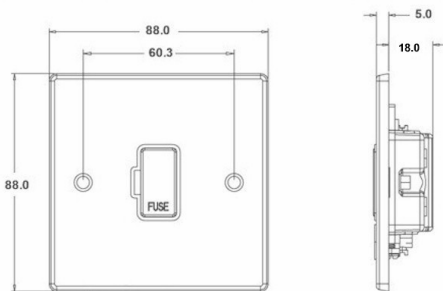

DATASHEET

Code: 71FOPB-W

Hartland | HARTLAND RANGE | Connection Units

Product Image

Wiring

Dimensions

Hamilton®
HARTLAND

FO
Fuse only

Insert Type	1 gang 13A Fuse Only
Insert Colour	Polished Brass/White
EAN13 Barcode	5017503213955
Commodity Code	85361050
Luckins TSI	385549312
Dimensions(Nominal)	Single: Height = 88.0mm Width = 88.0mm Depth = 5.0mm
Switched Poles	None
Current Rating	13 Amp
Voltage	220/250V AC
Maximum Load	13 Amp
Mains Frequency	50Hz
IP Rating	IP2XD
Contact Gap Minimum	None
Terminal Capacity 1	5 x1mm ²
Terminal Capacity 2	4x1.5mm ²
Terminal Capacity 3	3x2.5mm ²
Terminal Capacity 4	1x4mm ² Multi-strand
Terminal Capacity 5	1x6mm ²
Earth Terminal Capacity 1	6x1mm ²
Earth Terminal Capacity 2	5x1.5mm ²
Earth Terminal Capacity 3	3 x2.5mm ²
Earth Terminal Capacity 4	2x4mm ² Multi-strand
Earth Terminal Capacity 5	1x6mm ²
Product Class 1	Must be earthed
Ambient Operating Temperature	-5° to +40°C
Recommended Location	Internal Use Only
Maximum Installation Altitude	2000m
Standard/Approval	BS 1363-4