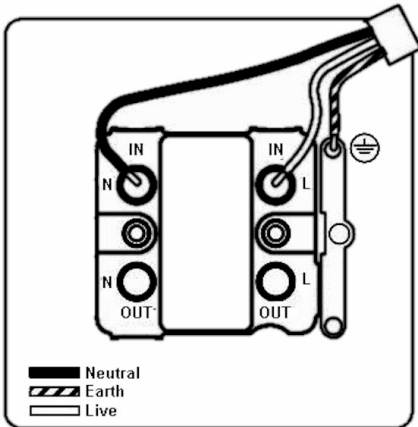

DATASHEET

Code: 71FOPB-W

Hartland | HARTLAND RANGE | Connection Units

Product Image

Wiring

Dimensions

Hamilton®
HARTLAND

FO
Fuse only

Insert Type	1 gang 13A Fuse Only
Insert Colour	Polished Brass/White
EAN13 Barcode	5017503213955
Commodity Code	85361050
Luckins TSI	385549312
Dimensions(Nominal)	Single: Height = 88.0mm Width = 88.0mm Depth = 5.0mm
Switched Poles	None
Current Rating	13 Amp
Voltage	220/250V AC
Maximum Load	13 Amp
Mains Frequency	50Hz
IP Rating	IP2XD
Contact Gap Minimum	None
Terminal Capacity 1	5 x1mm ²
Terminal Capacity 2	4x1.5mm ²
Terminal Capacity 3	3x2.5mm ²
Terminal Capacity 4	1x4mm ² Multi-strand
Terminal Capacity 5	1x6mm ²
Earth Terminal Capacity 1	6x1mm ²
Earth Terminal Capacity 2	5x1.5mm ²
Earth Terminal Capacity 3	3 x2.5mm ²
Earth Terminal Capacity 4	2x4mm ² Multi-strand
Earth Terminal Capacity 5	1x6mm ²
Product Class 1	Must be earthed
Ambient Operating Temperature	-5° to +40°C
Recommended Location	Internal Use Only
Maximum Installation Altitude	2000m
Standard/Approval	BS 1363-4