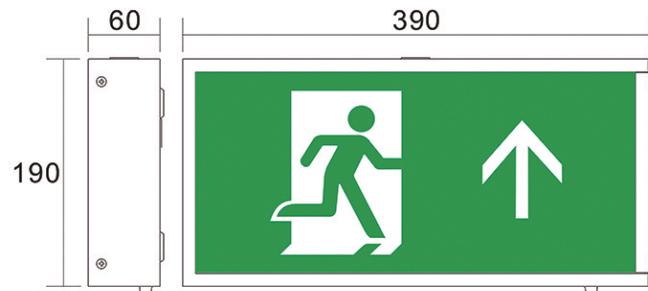

IP20 4W LED EMERGENCY EXIT SIGN - MAINTAINED/NON-MAINTAINED

- Suitable for maintained and non-maintained usage
- Facility for remote switching
- Supplied with Arrow Up/Forward Legend
- Emergency operation duration 3 hours

ELLEDEXIT

Additional Legends

ELLEXDN
Down Arrow

ELLEXN
Left/Right Arrow

Product Dimensions

	ELLEDEXIT
Description	Emergency Exit Sign
Wattage	Non- Maintained 4.3W
Product weight	1400g
Barcode	5012739645471
IP Rating	IP20
Lamp Type	LED Non-replaceable
Class Type	Class 1
Operating Temp Range	0°C - 40°C
Colour Temp	6500K
Lumen Output	Battery (Emergency Mode) 34 lm
Charge Time	24 hours
Viewing Distance	24 metres
Battery Type	Ni-Cd 3.6V / 1800mAh
Voltage	230V/240V AC ~ 50Hz
Battery Life	>4 Year
Guarantee	3 Years
Certification & Conformity	BS EN 60598-1