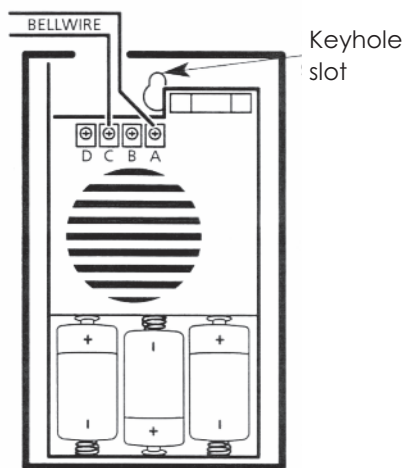

WIRED BELL PUSHES

Use these bell pushes with any wired doorchimes by connecting with bell wire. These pushes can also be used with a majority of wireless doorchimes.

- Illuminated bell pushes (DPL03A-C & DPL04A-C) can only be used with wired doorchime DH020A-C and DH021A-C.

Wiring for normal bell push

Wiring for normal Bell Push

	DP010A-C	DP020A-C	DP220A-C	DPL03A-C	DPL04A-C
Product Finish	Black	White	White	Black	White
Description	Black Body / white button	White body / white button	White body / white button with black outline	Black body / white button illuminating button	White body / white button illuminating button
Product Dimensions	H60 x W30 x D20mm	H60 x W30 x D20mm	H52 x W22 x D15mm	H60 x W30 x D20mm	H60 x W30 x D20mm
Product weight - without batteries	48 gms	48 gms	38 gms	50 gms	50 gms
Barcode	5012739606656	5012739606663	5012739618369	5012739606755	5012739606762
Guarantee	1 Year	1 Year	1 Year	1 Year	1 Year