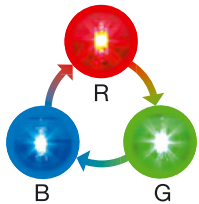

Colour: Polished Stainless Steel with Cream Shade

Mansion

8228 floor lamp

8227 table lamp

Floodlite

5080

Smart LED Floodlite

Blends colours through red, green and blue cycle