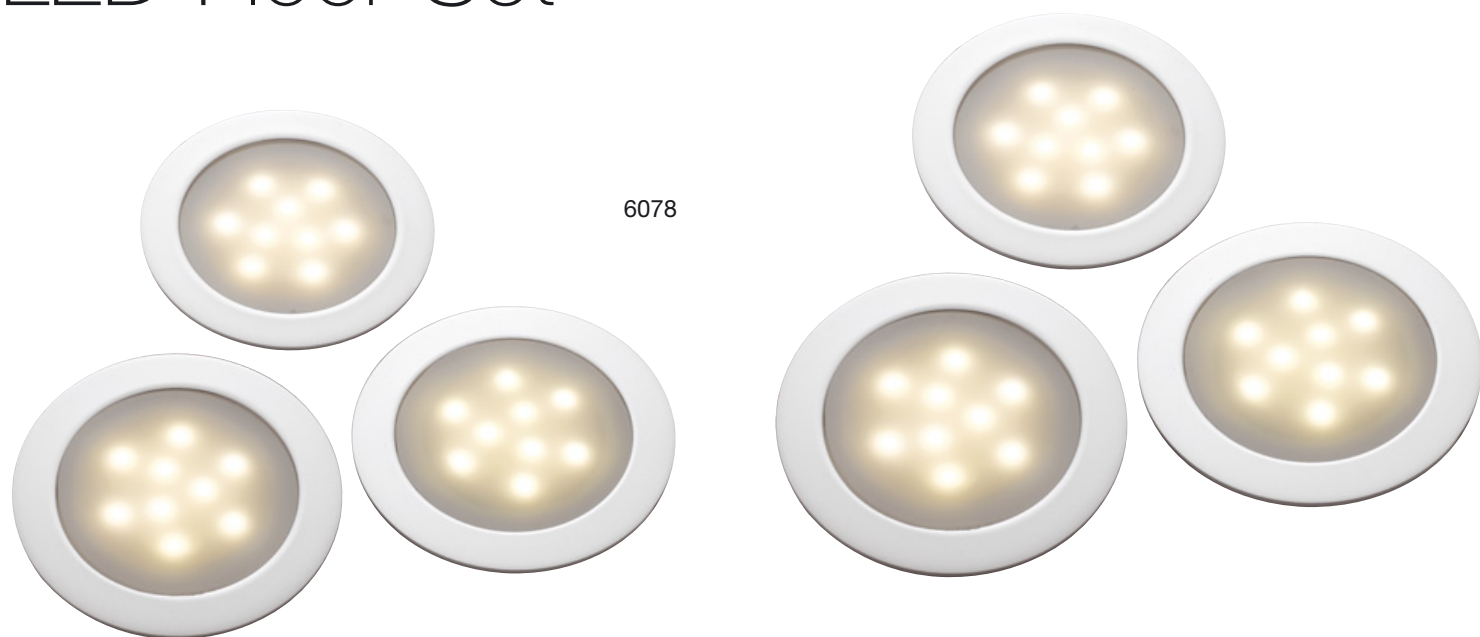

Colour: Brushed Steel
Supplied with lamp and dimmer

Linea / Economy

6055
LOW ENERGY

Linea Floor Lamp

Model No	Max Wattage	Height (mm)
6055	Low Energy 1x 39w T5	1400

Colour: Brushed Steel

Supplied with lamp and dimmer

6056
LOW ENERGY

Economy Low Energy Floor Lamp

Model No	Max Wattage	Height (mm)
6056	Low Energy 1x 38w 2D & 9w GX53	1800

Colours: Antique Brass, Brushed Steel

Supplied with lamps

LED Floor Set

6078

Slim 10mm profile