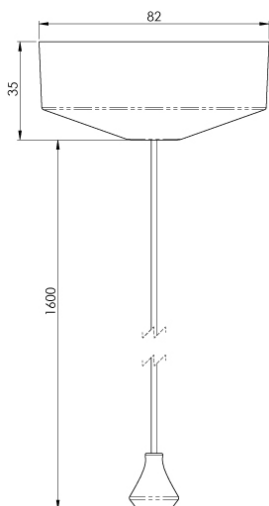

10Amp 2 Way Pull Cord

10Amp 2 Way Pull Cord

- Certified to EN 60669-1
- 6 Finishes that compliment both Eurolite & Carlisle Brass ranges.
- 10Amp 2Way
- Comes with a 2 Year Warranty
- Stylish and modern concealed fixing
- 1600mm cord length which can be easily adjusted