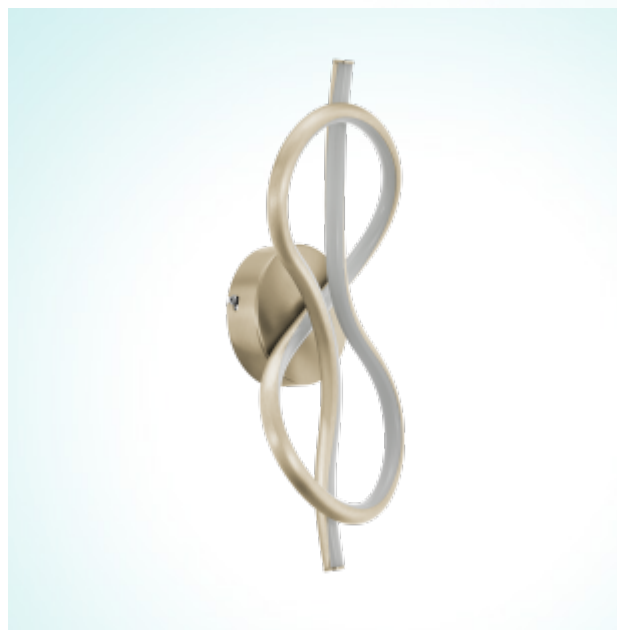

97939

NOVAFELTRIA

General Information

Article: 97939
Lighting Type: wall luminaire
EAN Code: 9002759979393

Dimensions

Depth: 160 mm
Height: 400 mm
Overhang: 160 mm
Weight: 0.75 kg

Illuminant

Socket: LED
Illuminant: LED
Delivery: incl.
Wattage: 10W
Luminous Flux: 1000 lm
Luminous Colour: 3000K warm white
Energy Efficiency: A+

Material & Colour

Enclosure Material: steel, aluminium
Enclosure Colour: satin nickel
Glass / Shade Material: plastic
Glass / Shade Colour: white

Technical Information

Protection Class: 2
Line Voltage: 220-240V,50/60Hz
Operation Voltage: 24V

LED

Technical changes reserved