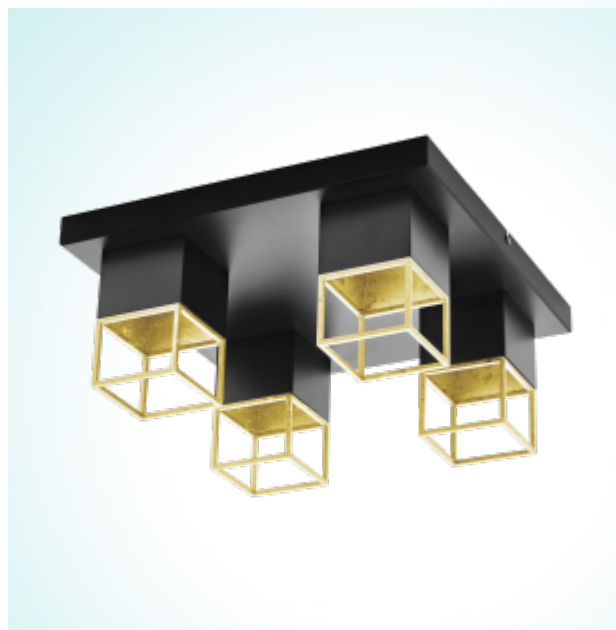

97731

MONTEBALDO

LED

General Information

Article: 97731
 Lighting Type: ceiling luminaire
 EAN Code: 9002759977313

Dimensions

Depth: 380 mm
 Width: 380 mm
 Height: 170 mm
 Weight: 3.07 kg

Illuminant

Socket: GU10
 Illuminant: GU10-LED
 Delivery: incl.
 Wattage: 4x 5W
 Luminous Flux: 4x 400 lm
 Luminous Colour: 3000K warm white
 Average Lifetime: 15,000 h
 Colour Rendering Index: >80 Ra
 Energy Efficiency: A+
 Suitable for: A++ - B
 kWh/1000: 5.0000
 Info on Dimmer: [more Information](#)

Detailed Information

Material & Colour

Enclosure Material: steel
 Enclosure Colour: black, gold

Technical Information

Protection Class: 1
 Line Voltage: 220-240V,50/60Hz
 Operation Voltage: 220-240V,50/60Hz