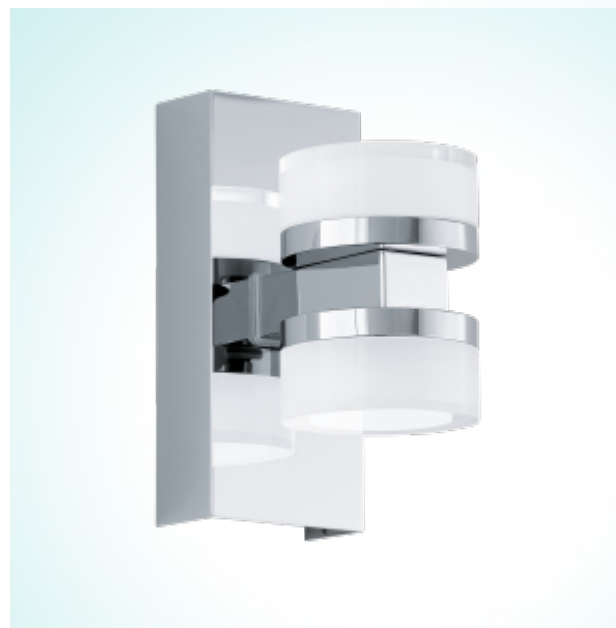

96541

ROMENDO 1

LED

General Information

Article:	96541
Lighting Type:	wall luminaire
Collection:	Style
EAN Code:	9002759965419

Dimensions

Depth:	70 mm
Height:	155 mm
Overhang:	120 mm
Weight:	0.722 kg

Illuminant

Socket:	LED
Illuminant:	LED
Delivery:	incl.
Wattage:	2x 7,2W
Luminous Flux:	1140 lm
Luminous Colour:	3000K warm white
Average Lifetime:	25,000 h
Energy Efficiency:	A+
Dimmable:	yes

Material & Colour

Enclosure Material:	steel
Enclosure Colour:	chrome
Glass / Shade Material:	plastic
Glass / Shade Colour:	clear, satined

Technical Information

Protection Rating:	IP44
Protection Class:	1
Line Voltage:	220-240V,50/60Hz
Operation Voltage:	220-240V,50/60Hz

Compatible Dimmers

Berker - 286710
Berker - 2873
Berker - 8542 12 00
Busch - 2247 U
Busch - 6513 U-102
Busch - 6519 U
Busch - 6523 U
Busch - 6524 U
CLIPSAL -
32E450UDM
ELKO - 315GLE
GIRA - 0300 00/01
GIRA - 0307 00/02

Technical changes reserved