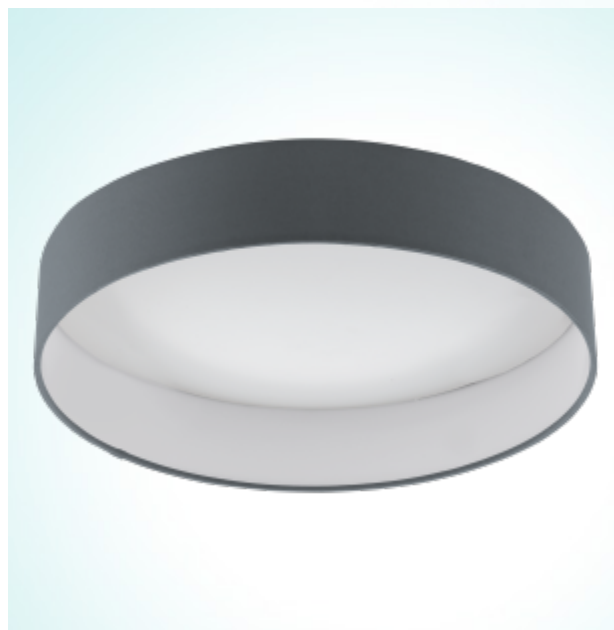

96538

PALOMARO 1

LED

General Information

Article:	96538
Lighting Type:	ceiling luminaire
Collection:	Style
EAN Code:	9002759965389

Dimensions

Height:	100 mm
Ø:	405 mm
Weight:	1.919 kg

Illuminant

Socket:	LED
Illuminant:	LED
Delivery:	incl.
Wattage:	18W
Luminous Flux:	2000 lm
Luminous Colour:	3000K warm white
Average Lifetime:	25,000 h
LED changeable:	yes
Energy Efficiency:	A+
Dimmable:	yes

Material & Colour

Enclosure Material:	plastic
Enclosure Colour:	white
Glass / Shade Material:	fabric
Glass / Shade Colour:	anthracite

Technical Information

Protection Rating:	IP20
Protection Class:	2
Line Voltage:	220-240V,50/60Hz
Operation Voltage:	700mA

Compatible Dimmers

Berker - 286710
Busch - 2247 U
Busch - 6513 U-102
Busch - 6519 U
Busch - 6523 U
Busch - 6524 U
Busch - 6591 U-101
CLIPSAL -
32E450UDM
ELKO - 315GLE
GIRA - 0300 00/101
GIRA - 0307 00/102
GIRA - 0307 00/103
GIRA - 2262 00/100

Technical changes reserved