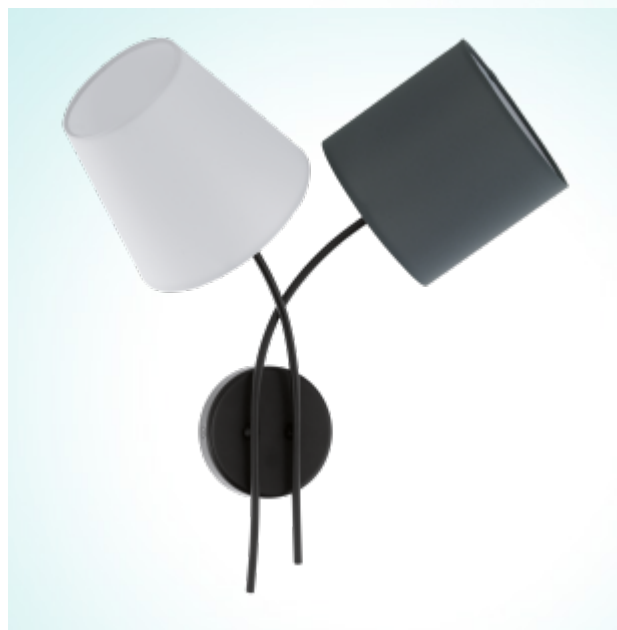

95193

ALMEIDA

General Information

Article: 95193
Lighting Type: wall luminaire
Collection: Trend
EAN Code: 9002759951931

Dimensions

Depth: 420 mm
Height: 455 mm
Overhang: 190 mm
Weight: 1.046 kg

Illuminant

Socket: E14
Illuminant: E14
Delivery: excl.
Max. Wattage: 2x 40W
Suitable for: A++ - E

Material & Colour

Enclosure Material: steel
Enclosure Colour: black
Glass / Shade Material: fabric
Glass / Shade Colour: white, anthracite

Technical Information

Protection Rating: IP20
Protection Class: 1
Line Voltage: 220-240V,50/60Hz
Operation Voltage: 220-240V,50/60Hz

Technical changes reserved