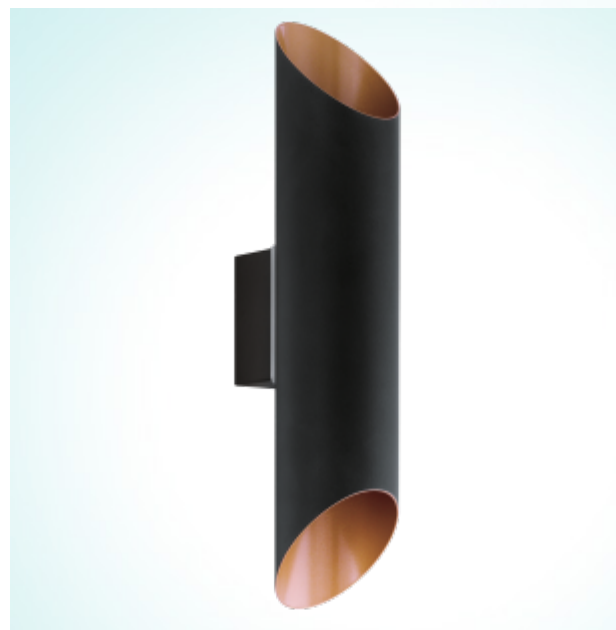

94804

AGOLADA

General Information

Article: 94804
Lighting Type: wall luminaire
EAN Code: 9002759948047

Dimensions

Depth: 75 mm
Height: 360 mm
Overhang: 110 mm
Weight: 1.124 kg

Illuminant

Socket: LED
Illuminant: LED-MODUL
Delivery: incl.
Wattage: 2x 3,7W
Luminous Flux: 640 lm
Luminous Colour: 3000K warm white
Average Lifetime: 25,000 h
LED changeable: yes
Energy Efficiency: A+

Material & Colour

Enclosure Material: zinc-plated steel
Enclosure Colour: black, copper

Technical Information

Protection Rating: IP44
Protection Class: 1
Line Voltage: 220-230V,50/60Hz
Operation Voltage: 220-230V,50/60Hz

LED

Technical changes reserved