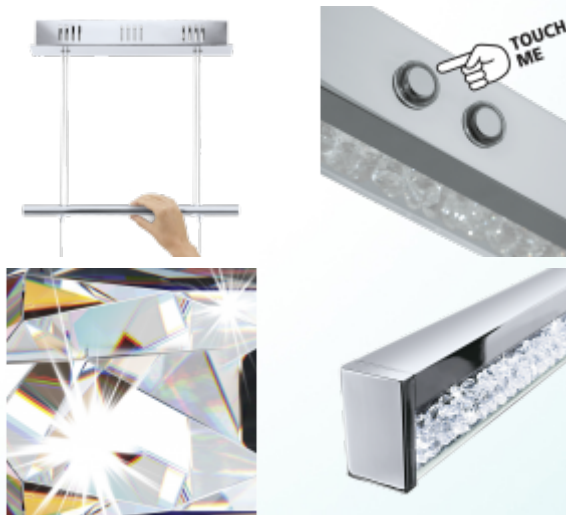

93625

CARDITO 1

LED

General Information

Article:	93625
Lighting Type:	pendant luminaire
Collection:	Avantgarde
EAN Code:	9002759936259

Dimensions

Depth:	700 mm
Width:	80 mm
Height:	1100 mm
Height-Adjustable:	750 - 1300 mm
Weight:	4.642 kg

Illuminant

Socket:	LED
Illuminant:	LED
Delivery:	incl.
Wattage:	24W
Luminous Flux:	2000 lm
Luminous Colour:	2700-5000K tuneable white
Average Lifetime:	25,000 h
LED changeable:	yes
Energy Efficiency:	A
Dimmable:	yes

Material & Colour

Enclosure Material:	aluminium, steel
Enclosure Colour:	chrome
Glass / Shade Material:	glass, crystal
Glass / Shade Colour:	clear

Functionality

Switch:	touchdimmer
Height-Adjustable:	yes

Technical Information

Protection Rating:	IP20
Protection Class:	2
Line Voltage:	220-240V,50/60Hz
Operation Voltage:	12V

Technical changes reserved