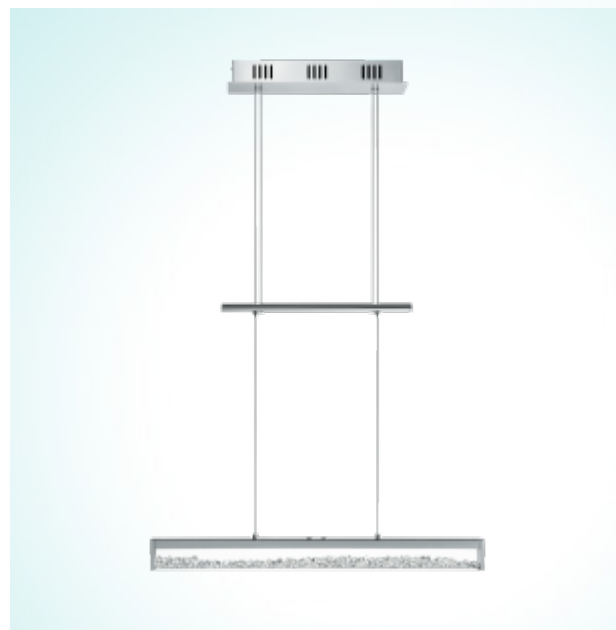

93625

CARDITO 1

LED

General Information

Article:	93625
Lighting Type:	pendant luminaire
Collection:	Avantgarde
EAN Code:	9002759936259

Dimensions

Depth:	700 mm
Width:	80 mm
Height:	1100 mm
Height-Adjustable:	750 - 1300 mm
Weight:	4.642 kg

Illuminant

Socket:	LED
Illuminant:	LED
Delivery:	incl.
Wattage:	24W
Luminous Flux:	2000 lm
Luminous Colour:	2700-5000K tuneable white
Average Lifetime:	25,000 h
LED changeable:	yes
Energy Efficiency:	A
Dimmable:	yes

Material & Colour

Enclosure Material:	aluminium, steel
Enclosure Colour:	chrome
Glass / Shade Material:	glass, crystal
Glass / Shade Colour:	clear

Functionality

Switch:	touchdimmer
Height-Adjustable:	yes

Technical Information

Protection Rating:	IP20
Protection Class:	2
Line Voltage:	220-240V,50/60Hz
Operation Voltage:	12V

Technical changes reserved