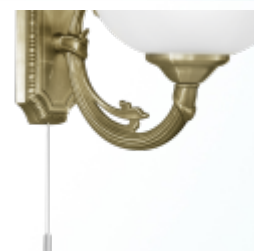

82751

SAVOY

General Information

Article:	82751
Lighting Type:	wall luminaire
Collection:	Traditional
EAN Code:	9002759827519

Dimensions

Depth:	180 mm
Height:	160 mm
Overhang:	240 mm
Weight:	1.078 kg

Illuminant

Socket:	E14
Illuminant:	E14
Delivery:	excl.
Max. Wattage:	1x 40W
Suitable for:	A++ - E

Material & Colour

Enclosure Material:	cast metal
Enclosure Colour:	bronzed
Glass / Shade Material:	satin glass
Glass / Shade Colour:	white

Functionality

Switch:	cord-switch

Technical Information

Protection Rating:	IP20
Protection Class:	1
Line Voltage:	220-240V,50/60Hz
Operation Voltage:	220-240V,50/60Hz

Technical changes reserved