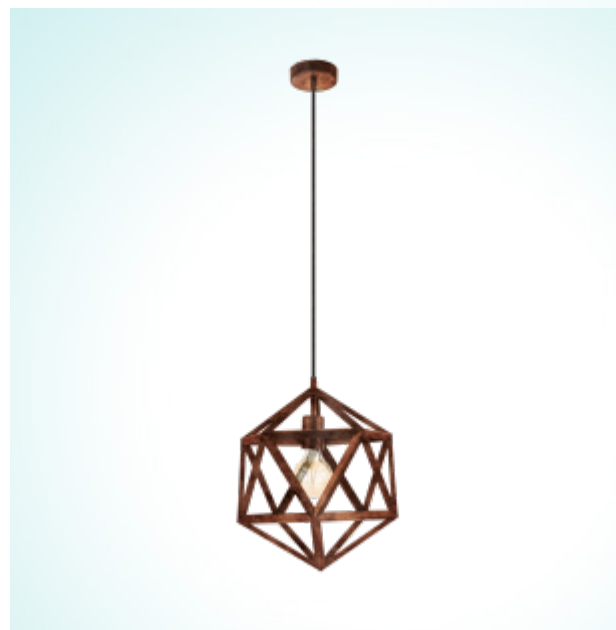

49797

EMBLETON

General Information

Article: 49797
Lighting Type: pendant luminaire
EAN Code: 9002759497972

Dimensions

Height: 1100 mm
Ø: 305 mm
Weight: 1.594 kg

Illuminant

Socket: E27
Illuminant: E27
Delivery: excl.
Max. Wattage: 1x 60W
Suitable for: A++ - E

Material & Colour

Enclosure Material: steel
Enclosure Colour: copper-antique

Technical Information

Protection Class: 2
Line Voltage: 220-240V,50/60Hz
Operation Voltage: 220-240V,50/60Hz

Technical changes reserved