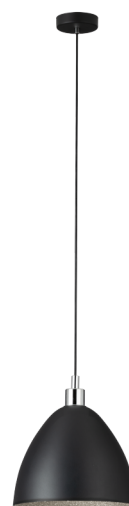

39488 MAREPERLA

General Information

Article	39488
Type	pendant luminaire
Collection	other/non-attributable
EAN Code	9002759394882

Dimensions

Height	1100 mm
Diameter	275 mm
Weight	0.98

Illuminant

Socket	E27
Illuminant	E27 excl.
Delivery	excl.
Max. Wattage	1x 60W
Suitable for	A++ - E

Material & Colour

Enclosure Material	steel
Enclosure Colour	black, crystal optics

Technical Information

Protection Class	2

Technical changes reserved