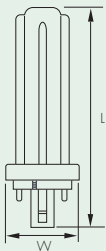

# TRIPLE TURN TE TYPE

Compact TE fluorescent lamps used in commercial luminaires such as downlights , bulkheads , pendants and many other applications.

- 10000 hour life
- Cool White, White
- To be used with external starter or electronic ballast
- SPECTRA-PLUS Triphosphor coated for excellent colour rendering, high output and longer life
- Suitable for use in emergency luminaires
- Not Suitable for Dimming
- Internally fused for safety

55

Order Code	Watts (W)	Cap	Colour Appearance	Colour Temp (°K)	Colour Rendering Index/Group	Initial Lumens	Average Rated Life (hrs)	L (mm)	W (mm)	Order Qty
CLTE13SCW	13	Gx24q-1 4 Pin	Cool White	4000	85/1B	900	10000	104	49	10
CLTE13SW	13	Gx24q-1 4 Pin	White	3500	85/1B	900	10000	104	49	10
CLTE18SCW	18	Gx24q-2 4 Pin	Cool White	4000	85/1B	1200	10000	110	49	10
CLTE18SW	18	Gx24q-2 4 Pin	White	3500	85/1B	1200	10000	110	49	10
CLTE26SCW	26	Gx24q-3 4 Pin	Cool White	4000	85/1B	1800	10000	125	49	10
CLTE26SW	26	Gx24q-3 4 Pin	White	3500	85/1B	1800	10000	125	49	10
CLTE32SCW	32	Gx24q-3 4 Pin	Cool White	4000	85/1B	2200	10000	141	49	10
CLTE32SW	32	Gx24q-3 4 Pin	White	3500	85/1B	2200	10000	141	49	10
CLTE42SCW	42	Gx24q-4 4 Pin	Cool White	4000	85/1B	3100	10000	163	49	10
CLTE42SW	42	Gx24q-4 4 Pin	White	3500	85/1B	3100	10000	163	49	10

## DIMENSIONS

4 Pin Gx24q-1 cap

4 Pin Gx24q-2 cap

4 Pin Gx24q-3 cap

Compact Fluorescent