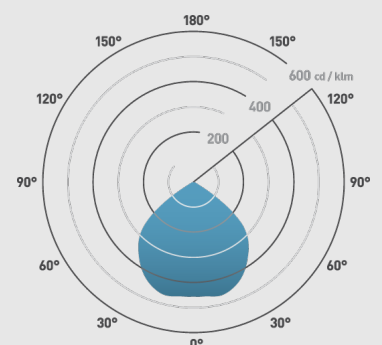

WALL LIGHTS SPECIFICATION SHEET

MC050

Straight to mains, decorative wall light

FEATURES

IP rating	IP65
Colour flexibility	Fixed colour
Tilttable	No
Dimmable	No
Input	220-240V 50/60Hz
LED Lifetime	70,000h L70 B10
CRI	>80Ra
SDCM	3SDCM

INSTALLATION INFORMATION

Bathroom zone	2
Inrush Current	9A 0.8ms
Construction Material	Anodised aluminium
Weight	0.9kg
Maximum ambient temperature	35°C
Electric Class [1, 2, 3]	1

PHOTOMETRICS @ 25°C

Product code	Finish	Wattage	Colour	Beam angle	lm	lm/W	lx @ 1m
MC050 NW	Silver	6.5W	4000K	110°	312	48	163
MC050 WW	Silver	6.5W	3000K	110°	243	37	118
MC050 27	Silver	6.5W	2700K	110°	236	36	158

FEATURES & BENEFITS

Complete with wall fixings and waterproof crimp connectors

Integral LED light for decorative effect (MC050)

Equivalent to 35W halogen

Beam angle: 110°

156mm