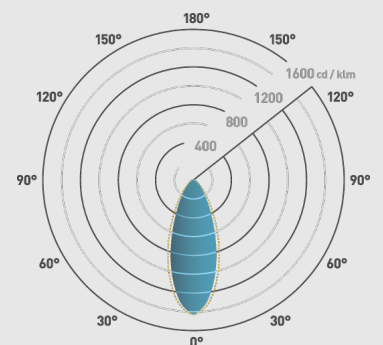

IP rating	IP20
Dimmable	Yes
Input	220-240V 50/60Hz
CRI	>80Ra

INSTALLATION INFORMATION

Install Connector Type	GU10 2-pin
Weight	36g
SELV	N/A
Electric Class (1, 2, 3)	2

PHOTOMETRICS @ 25°C

Product code	Feature I	Wattage	Colour	Beam angle	lm	lm/W
CWSGU10C	Colour tuneable	5W	2700-6500K	42°	390	78
CWSGU10D	Dimmable	4.8W	2700K	36°	350	73
CWSGU10R	RGBW and colour tuneable	6W	1800K-6500K and RGB	40°	420	70

Set customised schedules

4.8W

Technology Zigbee

Beam angle:

50mm