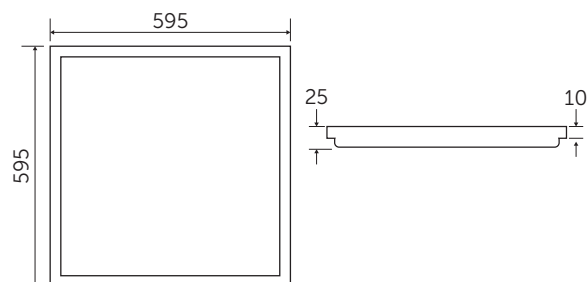

technical@bellighting.co.uk
sales@bellighting.co.uk