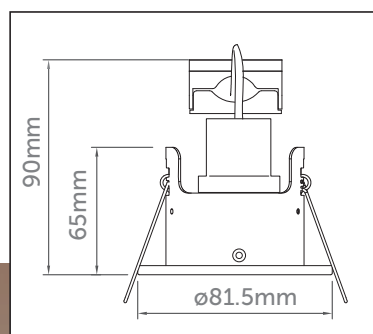

10681 5W

¹ Exceeds EU standard of 70 for Lumens Maintenance Ratio
² Exceeds EU standard of RA 80 for Colour Rendering Index
³ Subject to terms & conditions (Contact Customer Service)