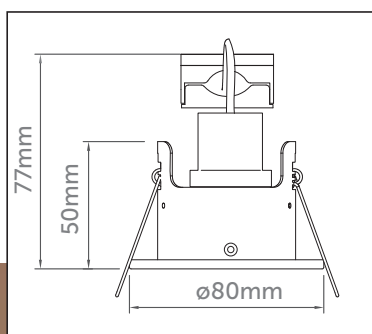

Firestayslim

Technical Specification

Data	
Construction	Pressed Steel
Driver	BELL
LED Chip	Samsung
IP Rating	IP65 / IP44
Operating Temp	-5°C to +35°C
Input Voltage	220 - 240V
Power Factor	> 0.9
CRI	85 - Exceeds EU standard of Ra 80 for Colour Rendering Index
LMR	80 - Exceeds EU standard of 70 for Lumens Maintenance Ratio

* All BELL Lighting luminaires are rated L80 B10, so for a 50,000 hour product. L80B10 at 50,000 hours our fittings will still have 80% of initial lumen, only 10% of fittings will fail to achieve this.

10675 5W