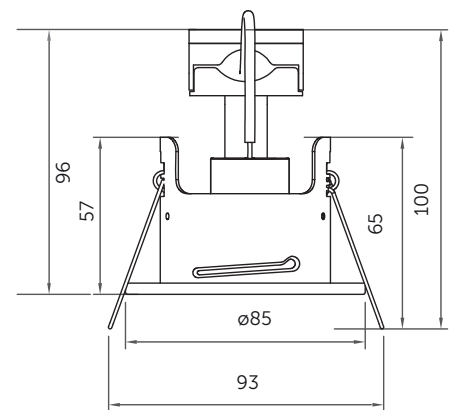

# Technical Specification

Data	
Construction	Pressed Steel
LED Chip	n/a
IP Rating	IP65 (Showerlight)
Operating Temp	n/a
Input Voltage	n/a
Power Factor	n/a
CRI	n/a
LMR	n/a

**Fixed Downlight**

**Cut-Out: 68mm**

**Centre Tilt Downlight**

**Cut-Out: 78mm**

**Showerlight IP65**

**Cut-Out: 68mm**

**IC Cage**  
Available for all  
Firestay Downlights

Ultra Low Profile for  
100mm ceiling voids

Code	V	Description	Finish	Cut Out
10660	240	Fixed Downlight	White	68
10661	240	Fixed Downlight	Satin Nickel	68
10662	240	Fixed Downlight	Chrome	68
10663	240	Fixed Downlight	Antique Brass	68
10664	240	Fixed Downlight	Brass	68
10665	240	Fixed Downlight	Matt White	68
10655	240	Centre Tilt Downlight	White	78
10656	240	Centre Tilt Downlight	Satin Nickel	78
10657	240	Centre Tilt Downlight	Chrome	78
10658	240	Centre Tilt Downlight	Antique Brass	78
10659	240	Centre Tilt Downlight	Brass	78
10667	240	Centre Tilt Downlight	Matt White	78
10650	240	Showerlight IP65	White	68
10651	240	Showerlight IP65	Satin Nickel	68
10652	240	Showerlight IP65	Chrome	68
10653	240	Showerlight IP65	Antique Brass	68
10654	240	Showerlight IP65	Brass	68
10666	240	Showerlight IP65	Matt White	68
10670	-	IC Cage for Firestay Showerlight/Fixed Downlight	-	-
10671	-	IC Cage for Firestay Centre Tilt Downlight	-	-