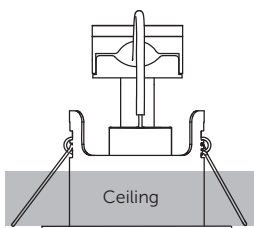

# Technical Specification

Data	
Construction	Pressed Steel
LED Chip	n/a
IP Rating	IP65 (Showerlight)
Operating Temp	n/a
Input Voltage	n/a
Power Factor	n/a
CRI	n/a
LMR	n/a

**Fixed Downlight**

**Cut-Out: 68mm**

**Centre Tilt Downlight**

**Cut-Out: 78mm**

**Showerlight IP65**

**Cut-Out: 68mm**

**IC Cage**  
Available for all  
Firestay Downlights

Ultra Low Profile for  
100mm ceiling voids

Code	V	Description	Finish	Cut Out
10660	240	Fixed Downlight	White	68
10661	240	Fixed Downlight	Satin Nickel	68
10662	240	Fixed Downlight	Chrome	68
10663	240	Fixed Downlight	Antique Brass	68
10664	240	Fixed Downlight	Brass	68
10665	240	Fixed Downlight	Matt White	68
10655	240	Centre Tilt Downlight	White	78
10656	240	Centre Tilt Downlight	Satin Nickel	78
10657	240	Centre Tilt Downlight	Chrome	78
10658	240	Centre Tilt Downlight	Antique Brass	78
10659	240	Centre Tilt Downlight	Brass	78
10667	240	Centre Tilt Downlight	Matt White	78
10650	240	Showerlight IP65	White	68
10651	240	Showerlight IP65	Satin Nickel	68
10652	240	Showerlight IP65	Chrome	68
10653	240	Showerlight IP65	Antique Brass	68
10654	240	Showerlight IP65	Brass	68
10666	240	Showerlight IP65	Matt White	68
10670	-	IC Cage for Firestay Showerlight/Fixed Downlight	-	-
10671	-	IC Cage for Firestay Centre Tilt Downlight	-	-