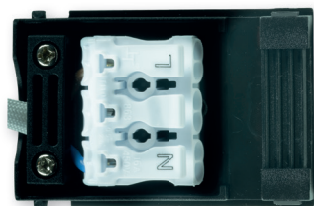

# Firestay

- Fixed / Centre Tilt / Showerlight IP65 Downlights
- 30 / 60 / 90 minutes certified Firestay
- Part B / C / E compliant
- Suitable for 240V lamps (GU10 lamp holder included)
- Loop in/out terminals for speed of installation
- Die-cast aluminium body
- Part L compliant with BELL Titan/Classic LED GU10
- IP65 (Showerlight only)
- Low voltage lampholder available separately (Code 09906)

One fitting to fit all standard type lamps. Simply choose a BELL lamp for the application required (See pages 86-87).

Lamps Not Included

**Tool Free Connector**  
2.5mm twin earth loop in / loop out push-fit connectors

# Technical Specification

Data	
Construction	Pressed Steel
LED Chip	n/a
IP Rating	IP65 (Showerlight)
Operating Temp	n/a
Input Voltage	n/a
Power Factor	n/a
CRI	n/a
LMR	n/a

**Fixed Downlight**

**Cut-Out: 68mm**

**Centre Tilt Downlight**

**Cut-Out: 78mm**

**Showerlight IP65**

**Cut-Out: 68mm**

**IC Cage**  
Available for all  
Firestay Downlights

Ultra Low Profile for  
100mm ceiling voids

Code	V	Description	Finish	Cut Out
10660	240	Fixed Downlight	White	68
10661	240	Fixed Downlight	Satin Nickel	68
10662	240	Fixed Downlight	Chrome	68
10663	240	Fixed Downlight	Antique Brass	68
10664	240	Fixed Downlight	Brass	68
10665	240	Fixed Downlight	Matt White	68
10655	240	Centre Tilt Downlight	White	78
10656	240	Centre Tilt Downlight	Satin Nickel	78
10657	240	Centre Tilt Downlight	Chrome	78
10658	240	Centre Tilt Downlight	Antique Brass	78
10659	240	Centre Tilt Downlight	Brass	78
10667	240	Centre Tilt Downlight	Matt White	78
10650	240	Showerlight IP65	White	68
10651	240	Showerlight IP65	Satin Nickel	68
10652	240	Showerlight IP65	Chrome	68
10653	240	Showerlight IP65	Antique Brass	68
10654	240	Showerlight IP65	Brass	68
10666	240	Showerlight IP65	Matt White	68
10670	-	IC Cage for Firestay Showerlight/Fixed Downlight	-	-
10671	-	IC Cage for Firestay Centre Tilt Downlight	-	-