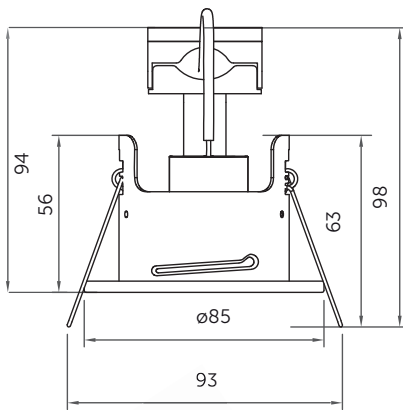

# Technical Specification

Data	
Construction	Pressed Steel
LED Chip	n/a
IP Rating	IP65 (Showerlight)
Operating Temp	n/a
Input Voltage	n/a
Power Factor	n/a
CRI	n/a
LMR	n/a

**Fixed Downlight**

**Cut-Out: 68mm**

**Centre Tilt Downlight**

**Cut-Out: 78mm**

**Showerlight IP65**

**Cut-Out: 68mm**

**IC Cage**  
Available for all  
Firestay Downlights

Ultra Low Profile for  
100mm ceiling voids

Code	V	Description	Finish	Cut Out
10660	240	Fixed Downlight	White	68
10661	240	Fixed Downlight	Satin Nickel	68
10662	240	Fixed Downlight	Chrome	68
10663	240	Fixed Downlight	Antique Brass	68
10664	240	Fixed Downlight	Brass	68
10665	240	Fixed Downlight	Matt White	68
10655	240	Centre Tilt Downlight	White	78
10656	240	Centre Tilt Downlight	Satin Nickel	78
10657	240	Centre Tilt Downlight	Chrome	78
10658	240	Centre Tilt Downlight	Antique Brass	78
10659	240	Centre Tilt Downlight	Brass	78
10667	240	Centre Tilt Downlight	Matt White	78
10650	240	Showerlight IP65	White	68
10651	240	Showerlight IP65	Satin Nickel	68
10652	240	Showerlight IP65	Chrome	68
10653	240	Showerlight IP65	Antique Brass	68
10654	240	Showerlight IP65	Brass	68
10666	240	Showerlight IP65	Matt White	68
10670	-	IC Cage for Firestay Showerlight/Fixed Downlight	-	-
10671	-	IC Cage for Firestay Centre Tilt Downlight	-	-