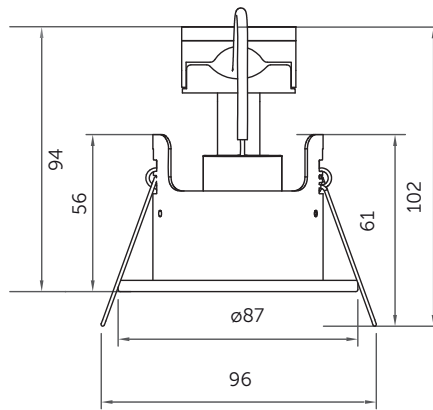

# Technical Specification

Data	
Construction	Pressed Steel
LED Chip	n/a
IP Rating	IP65 (Showerlight)
Operating Temp	n/a
Input Voltage	n/a
Power Factor	n/a
CRI	n/a
LMR	n/a

**Fixed Downlight**

**Cut-Out: 68mm**

**Centre Tilt Downlight**

**Cut-Out: 78mm**

**Showerlight IP65**

**Cut-Out: 68mm**

**IC Cage**  
Available for all  
Firestay Downlights

Ultra Low Profile for  
100mm ceiling voids

Code	V	Description	Finish	Cut Out
10660	240	Fixed Downlight	White	68
10661	240	Fixed Downlight	Satin Nickel	68
10662	240	Fixed Downlight	Chrome	68
10663	240	Fixed Downlight	Antique Brass	68
10664	240	Fixed Downlight	Brass	68
10665	240	Fixed Downlight	Matt White	68
10655	240	Centre Tilt Downlight	White	78
10656	240	Centre Tilt Downlight	Satin Nickel	78
10657	240	Centre Tilt Downlight	Chrome	78
10658	240	Centre Tilt Downlight	Antique Brass	78
10659	240	Centre Tilt Downlight	Brass	78
10667	240	Centre Tilt Downlight	Matt White	78
10650	240	Showerlight IP65	White	68
10651	240	Showerlight IP65	Satin Nickel	68
10652	240	Showerlight IP65	Chrome	68
10653	240	Showerlight IP65	Antique Brass	68
10654	240	Showerlight IP65	Brass	68
10666	240	Showerlight IP65	Matt White	68
10670	-	IC Cage for Firestay Showerlight/Fixed Downlight	-	-
10671	-	IC Cage for Firestay Centre Tilt Downlight	-	-