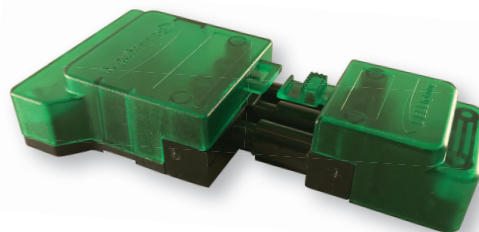

FirestayLED

CCT 3 way selectable colour switch

Integrated LED Fixed / Tilt Downlight

- 30/60/90 minutes certified firestay
- Fixed Downlight / Centre Tilt IP65
- Fixed Downlight / Centre Tilt - Front CCT switch
- 6 in 1 Fixture, 3 colour temperatures, 2 bezel
- Includes satin & white magnetic bezels
- Part B / C / E compliant
- IC rated

BELL Universal LED Microprocessor Controlled Trailing Edge Dimmer Module:

LED Dimmable bulb - Min 5W ~ Max 100W - 10 Downlights maximum

LED Dimmable driver - Min 5W ~ Max 100W - 10 Downlights maximum

Code: 09598 (page 83)

Selectable Colour Temperature

Simply move the switch located under the magnetic bezel to your desired colour temperature

Includes BELL Quick Fix Connector - Plug & Play Fitting

Loop in / loop out terminals. Quick release connector for ease of insulation resistance testing.

FirestayLED

CCT 3 way selectable colour switch

Technical Specification

Data	
Construction	Die-Cast Aluminium
Driver	On Board
LED Chip	Epistar
IP Rating	IP65
Operating Temp	-5°C to +35°C
Input Voltage	220 - 240V
Power Factor	> 0.9
CRI	85 - Exceeds EU standard of Ra 80 for Colour Rendering Index
LMR	80 - Exceeds EU standard of 70 for Lumens Maintenance Ratio