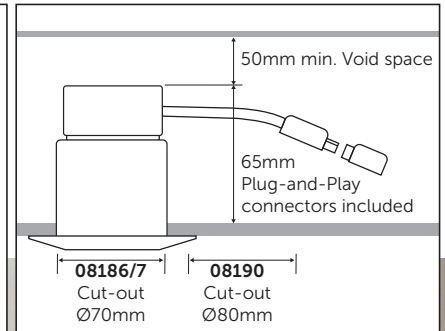

Selectable Colour Temperature

Simply move the switch located under the magnetic bezel to your desired colour temperature

Includes BELL Quick Fix Connector - Plug & Play Fitting

Loop in / loop out terminals. Quick release connector for ease of insulation resistance testing.

FirestayLED

CCT 3 way selectable colour switch

Technical Specification

Data	
Construction	Die-Cast Aluminium
Driver	On Board
LED Chip	Epistar
IP Rating	IP65
Operating Temp	-5°C to +35°C
Input Voltage	220 - 240V
Power Factor	> 0.9
CRI	85 - Exceeds EU standard of Ra 80 for Colour Rendering Index
LMR	80 - Exceeds EU standard of 70 for Lumens Maintenance Ratio

08186 / 08187 / 08190 7W

08186/08187

08190

Code	Description	Colour Temperature	lm	cd	Beam ^o	Hrs
08186	7W Firestay LED CCT 3 Way Selectable Colour Switch Downlight Dimmable, Plug & Play, 60° Beam Angle	3000K/4000K/6000K	530/550/600	370	60°	50000
08187	7W Firestay LED CCT 3 Way Selectable Colour Switch Downlight Dimmable, Plug & Play, 40° Beam Angle	3000K/4000K/6000K	530/550/600	530	40°	50000
10560	Chrome Magnetic Bezel for above	-	-	-	-	-
10561	Brass Magnetic Bezel for above	-	-	-	-	-
10562	Antique Brass Magnetic Bezel for above	-	-	-	-	-
10563	Matt Black Magnetic Bezel for above	-	-	-	-	-
08193	White Spacer Plate for above (100mm cut out)	-	-	-	-	-
08194	Satin Spacer Plate for above (100mm cut out)	-	-	-	-	-
08190	7W Firestay CCT 3 Way Selectable Colour Switch Center Tilt LED Downlight, Dimmable, Plug & Play, 40° Beam Angle	-	-	-	40°	-
08200	Chrome Magnetic Bezel for above	-	-	-	-	-
08201	Brass Magnetic Bezel for above	-	-	-	-	-
08202	Antique Brass Magnetic Bezel for above	-	-	-	-	-
08203	Matt Black Magnetic Bezel for above	-	-	-	-	-
08196	Emergency Pack for Firestay LED Downlights	-	-	-	-	-
09598	BELL Universal LED Microprocessor Controlled Trailing Edge Dimmer Module	-	-	-	-	-