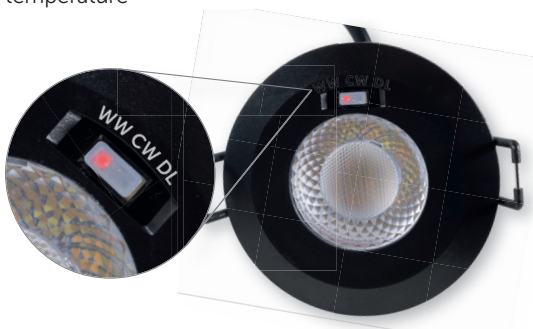

FirestayLED

CCT 3 way selectable colour switch

Integrated LED Fixed / Tilt Downlight

- 30/60/90 minutes certified firestay
- Fixed Downlight / Centre Tilt IP65
- Fixed Downlight / Centre Tilt - Front CCT switch
- 6 in 1 Fixture, 3 colour temperatures, 2 bezel
- Includes satin & white magnetic bezels
- Part B / C / E compliant
- IC rated

Selectable Colour Temperature

Simply move the switch located under the magnetic bezel to your desired colour temperature

Includes BELL Quick Fix Connector - Plug & Play Fitting

Loop in / loop out terminals. Quick release connector for ease of insulation resistance testing.

FirestayLED

CCT 3 way selectable colour switch

Technical Specification

Data	
Construction	Die-Cast Aluminium
Driver	On Board
LED Chip	Epistar
IP Rating	IP65
Operating Temp	-5°C to +35°C
Input Voltage	220 - 240V
Power Factor	> 0.9
CRI	85 - Exceeds EU standard of Ra 80 for Colour Rendering Index
LMR	80 - Exceeds EU standard of 70 for Lumens Maintenance Ratio