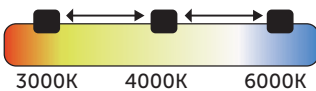

FirestayLED

CCT 3 way selectable colour switch

Integrated LED Fixed / Tilt Downlight

- 30/60/90 minutes certified firestay
- Fixed Downlight / Centre Tilt IP65
- Fixed Downlight / Centre Tilt - Front CCT switch
- 6 in 1 Fixture, 3 colour temperatures, 2 bezel
- Includes satin & white magnetic bezels
- Part B / C / E compliant
- IC rated

BELL Universal LED Microprocessor Controlled Trailing Edge Dimmer Module:

LED Dimmable bulb - Min 5W ~ Max 100W - 10 Downlights maximum

LED Dimmable driver - Min 5W ~ Max 100W - 10 Downlights maximum

Code: 09598 (page 83)

Selectable Colour Temperature

Simply move the switch located under the magnetic bezel to your desired colour temperature

Includes BELL Quick Fix Connector - Plug & Play Fitting

Loop in / loop out terminals. Quick release connector for ease of insulation resistance testing.

FirestayLED

CCT 3 way selectable colour switch

Technical Specification

Data	
Construction	Die-Cast Aluminium
Driver	On Board
LED Chip	Epistar
IP Rating	IP65
Operating Temp	-5°C to +35°C
Input Voltage	220 - 240V
Power Factor	> 0.9
CRI	85 - Exceeds EU standard of Ra 80 for Colour Rendering Index
LMR	80 - Exceeds EU standard of 70 for Lumens Maintenance Ratio