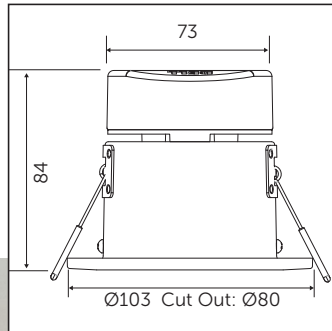

08186 / 08187 / 08190 7W

08186/08187

08190

Code	Description	Colour Temperature	lm	cd	Beam ^o	Hrs
08186	7W Firestay LED CCT 3 Way Selectable Colour Switch Downlight Dimmable, Plug & Play, 60° Beam Angle	3000K/4000K/6000K	530/550/600	370	60°	50000
08187	7W Firestay LED CCT 3 Way Selectable Colour Switch Downlight Dimmable, Plug & Play, 40° Beam Angle	3000K/4000K/6000K	530/550/600	530	40°	50000
10560	Chrome Magnetic Bezel for above	-	-	-	-	-
10561	Brass Magnetic Bezel for above	-	-	-	-	-
10562	Antique Brass Magnetic Bezel for above	-	-	-	-	-
10563	Matt Black Magnetic Bezel for above	-	-	-	-	-
08193	White Spacer Plate for above (100mm cut out)	-	-	-	-	-
08194	Satin Spacer Plate for above (100mm cut out)	-	-	-	-	-
08190	7W Firestay CCT 3 Way Selectable Colour Switch Center Tilt LED Downlight, Dimmable, Plug & Play, 40° Beam Angle	-	-	-	40°	-
08200	Chrome Magnetic Bezel for above	-	-	-	-	-
08201	Brass Magnetic Bezel for above	-	-	-	-	-
08202	Antique Brass Magnetic Bezel for above	-	-	-	-	-
08203	Matt Black Magnetic Bezel for above	-	-	-	-	-
08196	Emergency Pack for Firestay LED Downlights	-	-	-	-	-
09598	BELL Universal LED Microprocessor Controlled Trailing Edge Dimmer Module	-	-	-	-	-