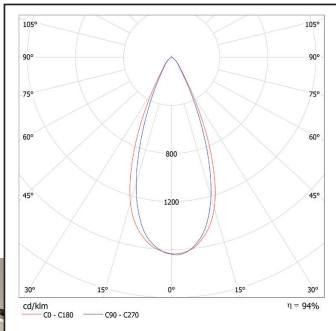

FirestayLED

CCT 3 way selectable colour switch

Technical Specification

Data	
Construction	Die-Cast Aluminium
Driver	On Board
LED Chip	Epistar
IP Rating	IP65
Operating Temp	-5°C to +35°C
Input Voltage	220 - 240V
Power Factor	> 0.9
CRI	85 - Exceeds EU standard of Ra 80 for Colour Rendering Index
LMR	80 - Exceeds EU standard of 70 for Lumens Maintenance Ratio

08186 / 08187 / 08190 7W