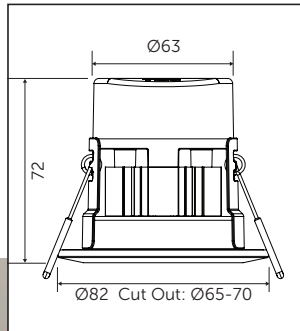

08186 / 08187 / 08190 7W

08186/08187

08190

Code	Description	Colour Temperature	lm	cd	Beam ^o	Hrs
08186	7W Firestay LED CCT 3 Way Selectable Colour Switch Downlight Dimmable, Plug & Play, 60° Beam Angle	3000K/4000K/6000K	530/550/600	370	60°	50000
08187	7W Firestay LED CCT 3 Way Selectable Colour Switch Downlight Dimmable, Plug & Play, 40° Beam Angle	3000K/4000K/6000K	530/550/600	530	40°	50000
10560	Chrome Magnetic Bezel for above	-	-	-	-	-
10561	Brass Magnetic Bezel for above	-	-	-	-	-
10562	Antique Brass Magnetic Bezel for above	-	-	-	-	-
10563	Matt Black Magnetic Bezel for above	-	-	-	-	-
08193	White Spacer Plate for above (100mm cut out)	-	-	-	-	-
08194	Satin Spacer Plate for above (100mm cut out)	-	-	-	-	-
08190	7W Firestay CCT 3 Way Selectable Colour Switch Center Tilt LED Downlight, Dimmable, Plug & Play, 40° Beam Angle	-	-	-	40°	-
08200	Chrome Magnetic Bezel for above	-	-	-	-	-
08201	Brass Magnetic Bezel for above	-	-	-	-	-
08202	Antique Brass Magnetic Bezel for above	-	-	-	-	-
08203	Matt Black Magnetic Bezel for above	-	-	-	-	-
08196	Emergency Pack for Firestay LED Downlights	-	-	-	-	-
09598	BELL Universal LED Microprocessor Controlled Trailing Edge Dimmer Module	-	-	-	-	-