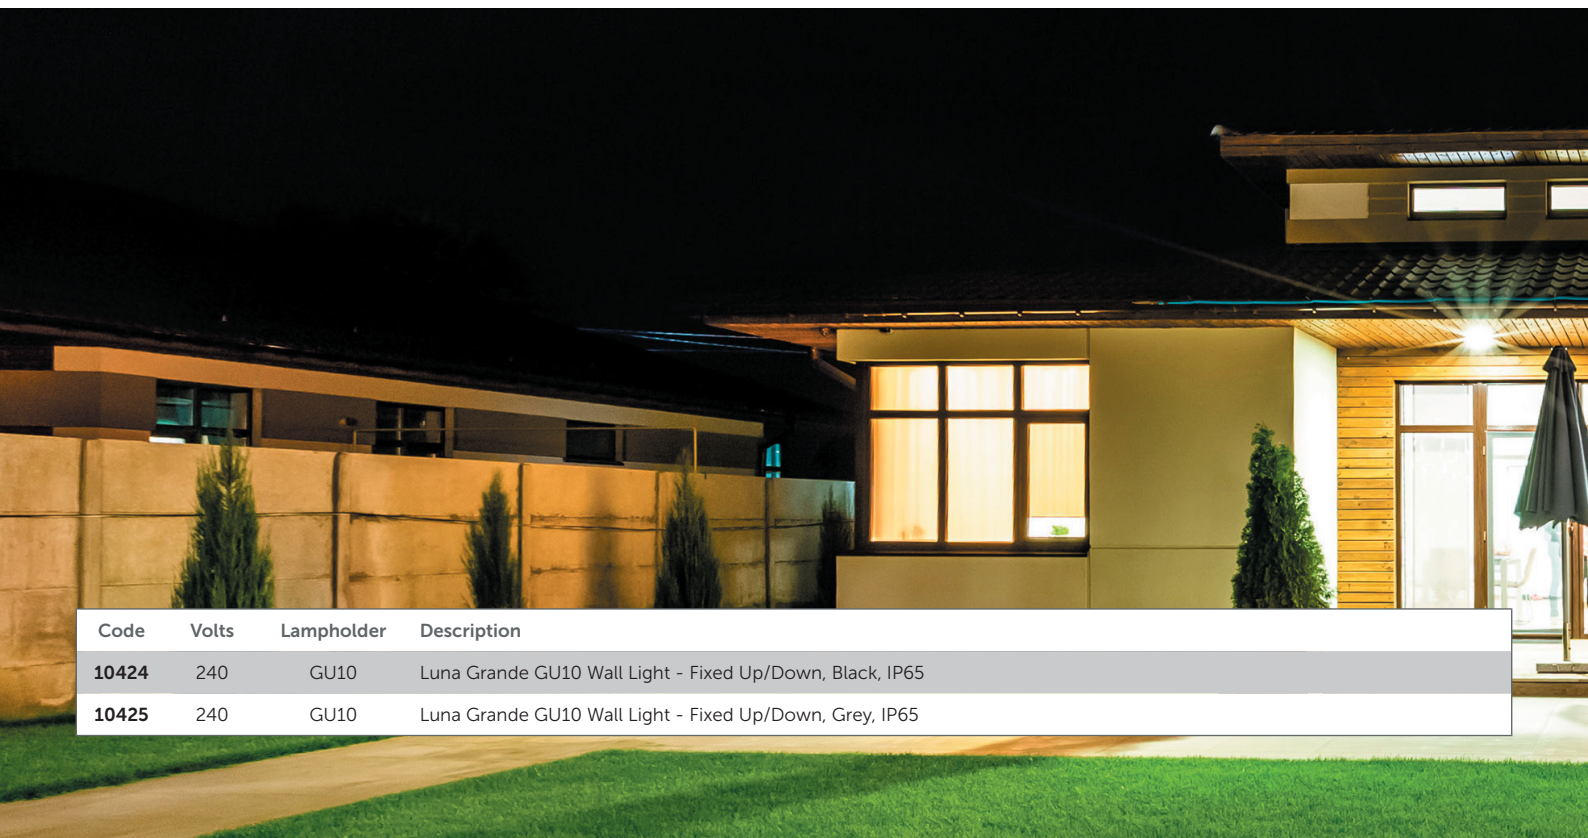

Grande Outdoor Wall Light IP65

- Die-cast aluminium construction for durability and strength
- Compatible with GU10 LED and Halogen lamps
- Large size 265mm (height) x 145mm (depth) x Ø90mm
- Creates warm welcoming atmosphere to your outside space
- Dimmable when used with suitable lamp
- Features a frosted diffuser to emit a soft directional light

Lamps Not Included

Code	Volts	Lampholder	Description
10424	240	GU10	Luna Grande GU10 Wall Light - Fixed Up/Down, Black, IP65
10425	240	GU10	Luna Grande GU10 Wall Light - Fixed Up/Down, Grey, IP65

British Electric Lamps Ltd
Unit A Foxbridge Way, Normanton Industrial Estate
Normanton, West Yorkshire. WF6 1TN