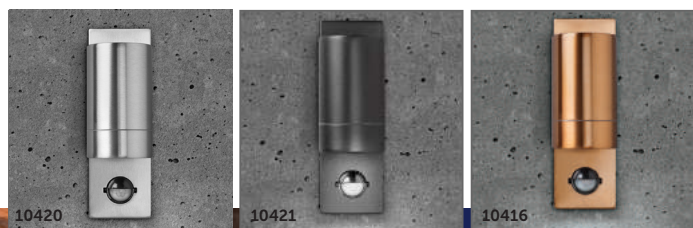

LUNA Outdoor Wall / Spike Garden Lights IP65

- Powder Coated Aluminium / Stainless Steel
- Compatible with GU10 LED and Halogen lamps
- Spiked garden light ideal for highlighting garden ornaments, trees and shrubs
- Creates warm welcoming atmosphere to your outside space
- Fixed single or twin wall-lights ideal for exterior feature lighting
- Dimmable when used with suitable lamp
- PIR options available (with over-ride function)

Lamps Not Included

Version	Height	Depth
Wall Light - Fixed Single, Stainless Steel	120mm	85mm
Wall Light - Fixed Single, Black	112mm	92.5mm
Wall Light - Fixed Single, Copper	120mm	85mm
Wall Light - Fixed Single, Stainless Steel PIR	183mm	112mm
Wall Light - Fixed Single, Black PIR	183mm	112mm
Wall Light - Fixed Single, Copper PIR	183mm	112mm
Wall Light - Fixed Up/Down, Stainless Steel	161mm	85mm
Wall Light - Fixed Up/Down, Black Steel,	162mm	85mm
Wall Light - Fixed Up/Down, Copper	161mm	85mm
Wall Light - Fixed Up/Down, Stainless Steel PIR	221mm	112mm
Wall Light - Fixed Up/Down, Black Steel PIR	221mm	112mm
Wall Light - Fixed Up/Down, Copper PIR	221mm	112mm
Wall Light - Adjustable Single, Stainless Steel	165mm	92mm
Wall Light - Adjustable Single, Black	155mm	90mm
Wall Light - Adjustable Single, Copper	155mm	90mm
LED Garden Spike - Stainless Steel	150mm	100mm
LED Garden Spike - Black	150mm	100mm

Technical Specification

Data	
Construction	Powder Black Coated Aluminium / Stainless Steel
IP Rating	IP65
Input Voltage	220-240
Operating Temp	-30°C to +35°C
Lampholder	GU10

Use with BELL GU10's for optimum light performance

5W LED Halo GU10.

Ideal for all applications.
Available in 3 colour temperatures, dimmable and non-dimmable.

6W LED Halo Glass GU10.

High lumen output with halogen look.
Available in 3 colour temperatures, dimmable and non-dimmable.