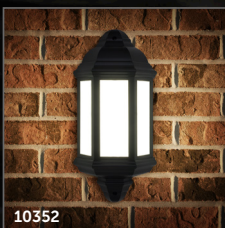

Retro Vintage Lanterns

- Integrated version with frosted glazing (No lamp needed)
- Clear glazing for use with BELL ES/E27 Vintage and Soft Coil Lamps
- PIR versions available
- Manufactured from vandal resistant polycarbonate
- Tough, weather resistant IP54 construction
- Traditional, elegant designs
- Install close to doorways to optimise illumination for entrance areas
- 90° PIR detection area to minimise nuisance activations
- Cool White 4000K (Integrated version)

ES Lampholder Versions

ES Lampholder

Integrated

Lamp Not Included

Integrated Versions

Version	Height	Depth	Width
Retro Lantern	375mm	230mm	177mm
Retro Half Lantern	362mm	99mm	175mm
Retro LED Integrated Lantern	375mm	230mm	177mm
Retro LED Integrated Half Lantern	362mm	99mm	175mm

Retro

Technical Specification

Data	
Construction	Polycarbonate
IP Rating	IP54
LED Chip	Samsung (Integrated version)
Input Voltage	220-240V
Operating Temp	-30°C to +35°C
Lampholder	ES/E27 (Non Integrated versions)