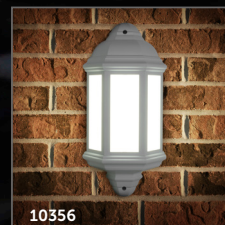

Retro Vintage Lanterns

- Integrated version with frosted glazing (No lamp needed)
- Clear glazing for use with BELL ES/E27 Vintage and Soft Coil Lamps
- PIR versions available
- Manufactured from vandal resistant polycarbonate
- Tough, weather resistant IP54 construction
- Traditional, elegant designs
- Install close to doorways to optimise illumination for entrance areas
- 90° PIR detection area to minimise nuisance activations
- Cool White 4000K (Integrated version)

ES Lampholder Versions

ES Lampholder

Integrated

Lamp Not Included

Integrated Versions

Version	Height	Depth	Width
Retro Lantern	375mm	230mm	177mm
Retro Half Lantern	362mm	99mm	175mm
Retro LED Integrated Lantern	375mm	230mm	177mm
Retro LED Integrated Half Lantern	362mm	99mm	175mm

Retro

Technical Specification

Data	
Construction	Polycarbonate
IP Rating	IP54
LED Chip	Samsung (Integrated version)
Input Voltage	220-240V
Operating Temp	-30°C to +35°C
Lampholder	ES/E27 (Non Integrated versions)