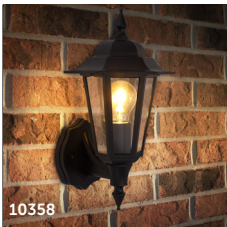

Retro Vintage Lanterns

- Integrated version with frosted glazing (No lamp needed)
- Clear glazing for use with BELL ES/E27 Vintage and Soft Coil Lamps
- PIR versions available
- Manufactured from vandal resistant polycarbonate
- Tough, weather resistant IP54 construction
- Traditional, elegant designs
- Install close to doorways to optimise illumination for entrance areas
- 90° PIR detection area to minimise nuisance activations
- Cool White 4000K (Integrated version)

ES Lampholder Versions

ES Lampholder

Integrated

Lamp Not Included

Integrated Versions

Version	Height	Depth	Width
Retro Lantern	375mm	230mm	177mm
Retro Half Lantern	362mm	99mm	175mm
Retro LED Integrated Lantern	375mm	230mm	177mm
Retro LED Integrated Half Lantern	362mm	99mm	175mm

Retro

Technical Specification

Data	
Construction	Polycarbonate
IP Rating	IP54
LED Chip	Samsung (Integrated version)
Input Voltage	220-240V
Operating Temp	-30°C to +35°C
Lampholder	ES/E27 (Non Integrated versions)

Use with BELL Photocell Vintage and Soft Coil lamps (Non Integrated versions)

LED Technology with the elegance of Incandescent lamps

- Ideal replacement for Incandescent Lamps
- Creates a welcoming atmosphere
- Smooth dimming on rotary and digital dimming systems
- Quartz Filament on Vintage and Filament lamps
- Amber Glass Coating for decorative vintage look on vintage lamps
- Over 90% Energy Saving compared to incandescent lamps
- Super low energy consumption