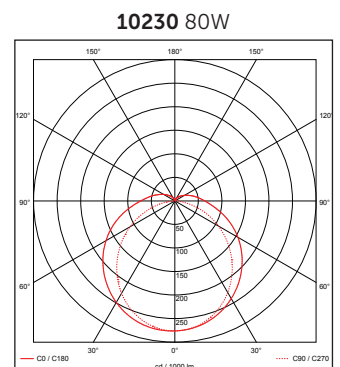

Technical Specification

Data	
Construction	Steel Body, Polycarbonate lens
Driver	Bell
LED Chip	Samsung
IP Rating	IP20
Operating Temp	-30°C to +35°C / Emergency Version -10°C to +35°C
Input Voltage	220 - 240V
Power Factor	> 0.9
CRI	85 - Exceeds EU standard of Ra 80 for Colour Rendering Index
LMR	80 - Exceeds EU standard of 70 for Lumens Maintenance Ratio
ECA Compliant	Yes
L1A / L1B / L2A / L2B Compliant	Yes

Model	A	B	C (From Centre)	D
20W	69mm	1230mm	290mm / 170mm / 320mm	82mm
40W	109mm	1230mm	290mm / 170mm / 320mm	82mm
30W	69mm	1530mm	290mm / 170mm / 320mm	82mm
60W	109mm	1530mm	290mm / 170mm / 320mm	82mm
50W	69mm	1795mm	415mm / 170mm / 320mm	82mm
80W	109mm	1795mm	415mm / 170mm / 320mm	82mm