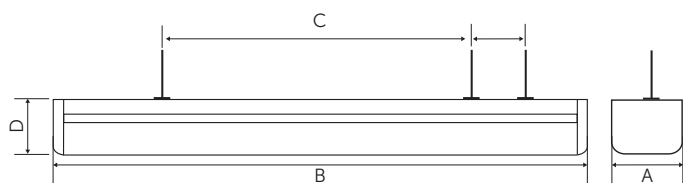

UltraLED Integrated Batten

- The Smart Replacement for Single/Twin Fluorescent T8 and T5 Fixtures
- Special high light transmission frosted polycarbonate diffuser for smooth uniform lighting
- Perfect for warehouse lighting
- Cool White
- Integrated Controls
- Daylight Harvesting
- Shatterproof
- Suitable for BESA Box mounting

Technical Specification

Data	
Construction	Steel Body, Polycarbonate lens
Driver	Bell
LED Chip	Samsung
IP Rating	IP20
Operating Temp	-30°C to +35°C / Emergency Version -10°C to +35°C
Input Voltage	220 - 240V
Power Factor	> 0.9
CRI	85 - Exceeds EU standard of Ra 80 for Colour Rendering Index
LMR	80 - Exceeds EU standard of 70 for Lumens Maintenance Ratio
ECA Compliant	Yes
L1A / L1B / L2A / L2B Compliant	Yes

Model	A	B	C (From Centre)	D
20W	69mm	1230mm	290mm / 170mm / 320mm	82mm
40W	109mm	1230mm	290mm / 170mm / 320mm	82mm
30W	69mm	1530mm	290mm / 170mm / 320mm	82mm
60W	109mm	1530mm	290mm / 170mm / 320mm	82mm
50W	69mm	1795mm	415mm / 170mm / 320mm	82mm
80W	109mm	1795mm	415mm / 170mm / 320mm	82mm