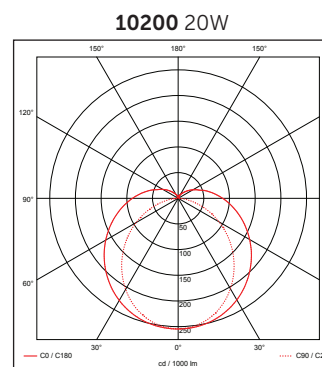

Technical Specification

Data	
Construction	Steel Body, Polycarbonate lens
Driver	Bell
LED Chip	Samsung
IP Rating	IP20
Operating Temp	-30°C to +35°C / Emergency Version -10°C to +35°C
Input Voltage	220 - 240V
Power Factor	> 0.9
CRI	85 - Exceeds EU standard of Ra 80 for Colour Rendering Index
LMR	80 - Exceeds EU standard of 70 for Lumens Maintenance Ratio
ECA Compliant	Yes
L1A / L1B / L2A / L2B Compliant	Yes

Model	A	B	C (From Centre)	D
20W	69mm	1230mm	290mm / 170mm / 320mm	82mm
40W	109mm	1230mm	290mm / 170mm / 320mm	82mm
30W	69mm	1530mm	290mm / 170mm / 320mm	82mm
60W	109mm	1530mm	290mm / 170mm / 320mm	82mm
50W	69mm	1795mm	415mm / 170mm / 320mm	82mm
80W	109mm	1795mm	415mm / 170mm / 320mm	82mm