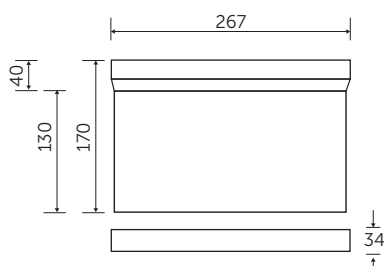

Spectrum

Technical Specification

Data	
Construction	Polycarbonate
LED Chip	Samsung
IP Rating	IP20
Operating Temp	0°C to +35°C
Input Voltage	220 - 240V
Power Factor	> 0.9

Code	W	Description	Viewing Distance	Temp	Hours
09066	2.5	LED Emergency 6 in 1 Exit Blade	25M	6500K	30000
09067	-	New (ISO) Legend Reversible Left & Right	-	-	-
09068	-	New (ISO) Legend Down	-	-	-

09066 Exit Blade

¹ Exceeds EU standard of 70 for Lumens Maintenance Ratio
² Exceeds EU standard of RA 80 for Colour Rendering Index
³ Subject to terms & conditions (Contact Customer Service)