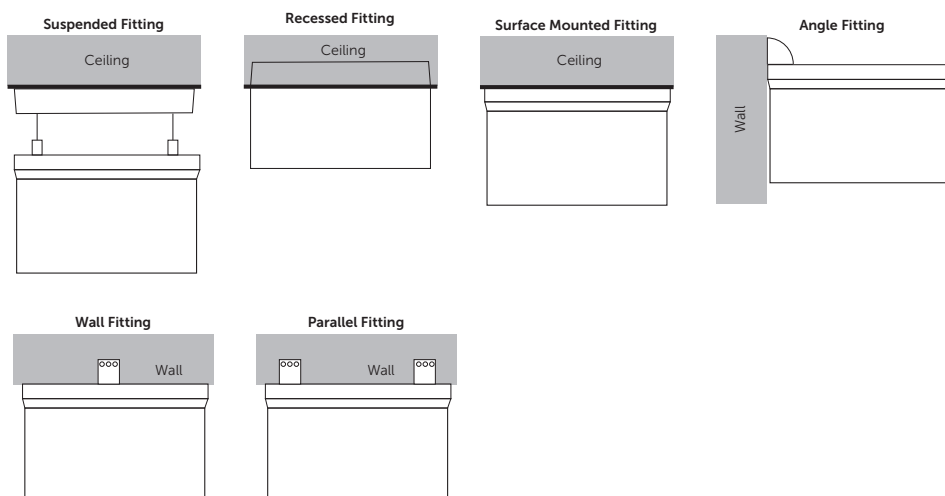

Spectrum

Technical Specification

Data	
Construction	Polycarbonate
LED Chip	Samsung
IP Rating	IP20
Operating Temp	0°C to +35°C
Input Voltage	220 - 240V
Power Factor	> 0.9

Code	W	Description	Viewing Distance	Temp	Hours
09066	2.5	LED Emergency 6 in 1 Exit Blade	25M	6500K	30000
09067	-	New (ISO) Legend Reversible Left & Right	-	-	-
09068	-	New (ISO) Legend Down	-	-	-

09066 Exit Blade

¹ Exceeds EU standard of 70 for Lumens Maintenance Ratio
² Exceeds EU standard of RA 80 for Colour Rendering Index
³ Subject to terms & conditions (Contact Customer Service)