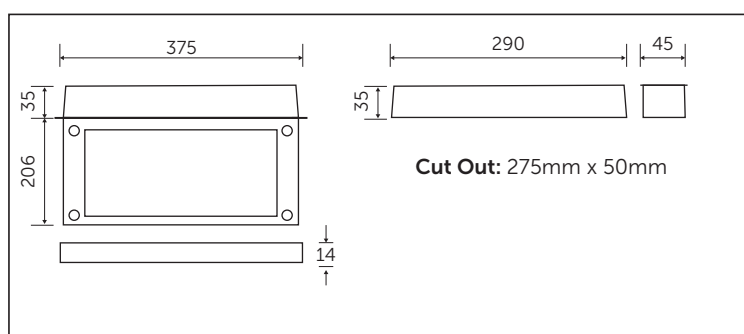

Manual Push Test Indicator

Once activated, unit illuminates for 5 minutes to indicate fitting is functioning correctly. Key Test feature can also be used.

Surface Mounted (09012)

- Sleek, low profile design
- Can be mounted to ceiling or wall
- Supplied with New Up Legend as standard
- Suitable for Commercial and Industrial installations
- Maintained and Non Maintained
- 25M Viewing Distance
- Viewable from both sides

09011 / 09012 Legend Options

09013 New (ISO) Legend Reversible Left & Right

09014 (ISO) New Legend Down

09016 Old (Euro) Legend Reversible Left & Right

09017 Old (Euro) Legend Down

09018 Old (Euro) Legend Up

Spectrum

Technical Specification

Data	
Construction	Polycarbonate/Aluminium
LED Chip	Samsung
IP Rating	IP20
Operating Temp	-5°C to +35°C
Input Voltage	220 - 240V
Power Factor	> 0.9

09011 Recessed Exit Blade