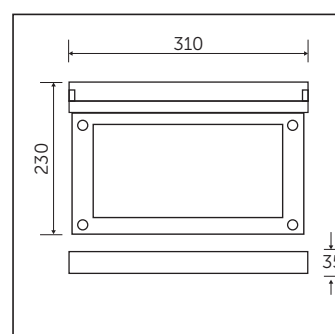

09017 Old (Euro) Legend Down

09018 Old (Euro) Legend Up

09012 Surface Exit Blade

Code	W	Description	Viewing Distance	Temp	Hours
09011	2.5	LED Emergency Exit Blade Recessed including Up Legend. Maintained/Non Maintained	25M	6500K	25000
09012	2.5	LED Emergency Exit Blade Surface including Up Legend. Maintained/Non Maintained	25M	6500K	25000
09013	-	New Legend Left + Right for Exit Blade	-	-	-
09014	-	New Legend Down for Exit Blade	-	-	-
09015	-	New Legend Up for Surface Exit Blade (spare accessory)	-	-	-
09016	-	Old Legend Left + Right for Exit Blade	-	-	-
09017	-	Old Legend Down for Exit Blade	-	-	-
09018	-	Old Legend Up for Exit Blade	-	-	-

¹ Exceeds EU standard of 70 for Lumens Maintenance Ratio
² Exceeds EU standard of Ra 80 for Colour Rendering Index
³ Subject to terms & conditions