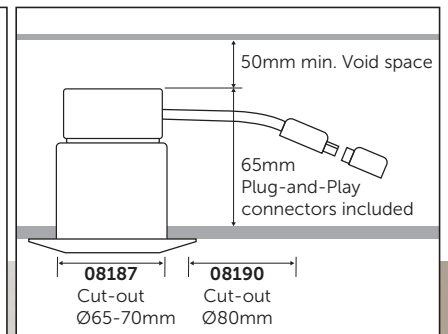

08190

Code	Description	Colour Temperature	lm	cd	Beam^o	Hrs
08187	7W Fire Rated Downlight, IP65, Selectable Colour Temp, Dimmable, incl White & Satin Bezels	3000K/4000K/6000K	530/550/600	530	40°	50000
08188	Brass Bezel for 7W Fire Rated Downlight	-	-	-	-	-
08189	Chrome Bezel for 7W Fire Rated Downlight	-	-	-	-	-
08193	White Spacer Plate for 08187 (100mm cut out)	--	-	-	-	-
08194	Satin Spacer Plate for 08187 (100mm cut out)	-	-	-	-	-
08190	7W Fire Rated Centre Tilt Downlight, IP20, Selectable Colour Temp, Dimmable, incl White & Satin Bezels	3000K/4000K/6000K	530/550/600	530	40°	50000
08191	Brass Bezel for 7W Centre Tilt Fire Rated Downlight	-	-	-	-	-
08192	Chrome Bezel for 7W Centre Tilt Fire Rated Downlight	-	-	-	-	-
09598	BELL Universal LED Microprocessor Controlled Trailing Edge Dimmer Module	-	-	-	-	-
08196	Emergency Pack for Firestay LED Downlight	-	-	-	-	-