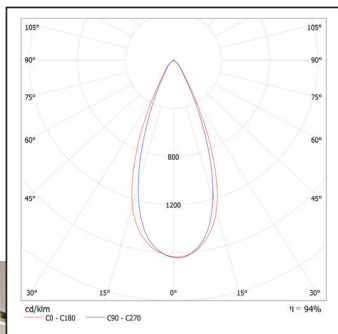

Technical Specification

Data	
Construction	Die-Cast Aluminium
Driver	On Board
LED Chip	Epistar
IP Rating	IP65
Operating Temp	-5°C to +35°C
Input Voltage	220 - 240V
Power Factor	> 0.9
CRI	85 - Exceeds EU standard of Ra 80 for Colour Rendering Index
LMR	80 - Exceeds EU standard of 70 for Lumens Maintenance Ratio

08187 / 08190 8W