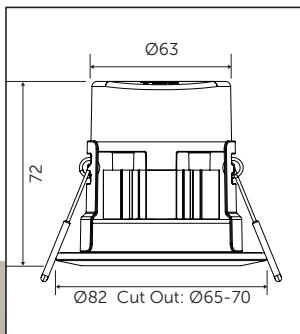

Technical Specification

Data	
Construction	Die-Cast Aluminium
Driver	On Board
LED Chip	Epistar
IP Rating	IP65
Operating Temp	-5°C to +35°C
Input Voltage	220 - 240V
Power Factor	> 0.9
CRI	85 - Exceeds EU standard of Ra 80 for Colour Rendering Index
LMR	80 - Exceeds EU standard of 70 for Lumens Maintenance Ratio

08187 / 08190 8W

08187

08190

Code	Description	Colour Temperature	lm	cd	Beam^o	Hrs
08187	7W Fire Rated Downlight, IP65, Selectable Colour Temp, Dimmable, incl White & Satin Bezels	3000K/4000K/6000K	530/550/600	530	40°	50000
08188	Brass Bezel for 7W Fire Rated Downlight	-	-	-	-	-
08189	Chrome Bezel for 7W Fire Rated Downlight	-	-	-	-	-
08193	White Spacer Plate for 08187 (100mm cut out)	--	-	-	-	-
08194	Satin Spacer Plate for 08187 (100mm cut out)	-	-	-	-	-
08190	7W Fire Rated Centre Tilt Downlight, IP20, Selectable Colour Temp, Dimmable, incl White & Satin Bezels	3000K/4000K/6000K	530/550/600	530	40°	50000
08191	Brass Bezel for 7W Centre Tilt Fire Rated Downlight	-	-	-	-	-
08192	Chrome Bezel for 7W Centre Tilt Fire Rated Downlight	-	-	-	-	-
09598	BELL Universal LED Microprocessor Controlled Trailing Edge Dimmer Module	-	-	-	-	-
08196	Emergency Pack for Firestay LED Downlight	-	-	-	-	-