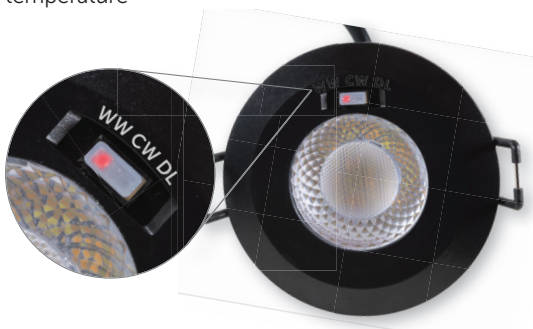

FirestayLED

CCT 3 way selectable colour switch

Integrated LED Fixed / Tilt Downlight

- 30/60/90 minutes certified firestay
- Fixed Downlight / Centre Tilt IP65
- Fixed Downlight / Centre Tilt - Front CCT switch
- 6 in 1 Fixture, 3 colour temperatures, 2 bezel
- Includes satin & white magnetic bezels
- Part B / C / E compliant
- IC rated

BELL Universal LED Microprocessor Controlled Trailing Edge Dimmer Module:

LED Dimmable bulb - Min 5W ~ Max 100W - 10 Downlights maximum

LED Dimmable driver - Min 5W ~ Max 100W - 10 Downlights maximum

Code: 09598 (page 83)

Selectable Colour Temperature

Simply move the switch located under the magnetic bezel to your desired colour temperature

Includes BELL Quick Fix Connector - Plug & Play Fitting

Loop in / loop out terminals. Quick release connector for ease of insulation resistance testing.

08187 / 08190 8W

08187

08190

Code	Description	Colour Temperature	lm	cd	Beam ^o	Hrs
08187	7W Fire Rated Downlight, IP65, Selectable Colour Temp, Dimmable, incl White & Satin Bezels	3000K/4000K/6000K	530/550/600	530	40°	50000
08188	Brass Bezel for 7W Fire Rated Downlight	-	-	-	-	-
08189	Chrome Bezel for 7W Fire Rated Downlight	-	-	-	-	-
08193	White Spacer Plate for 08187 (100mm cut out)	--	-	-	-	-
08194	Satin Spacer Plate for 08187 (100mm cut out)	-	-	-	-	-
08190	7W Fire Rated Centre Tilt Downlight, IP20, Selectable Colour Temp, Dimmable, incl White & Satin Bezels	3000K/4000K/6000K	530/550/600	530	40°	50000
08191	Brass Bezel for 7W Centre Tilt Fire Rated Downlight	-	-	-	-	-
08192	Chrome Bezel for 7W Centre Tilt Fire Rated Downlight	-	-	-	-	-
09598	BELL Universal LED Microprocessor Controlled Trailing Edge Dimmer Module	-	-	-	-	-
08196	Emergency Pack for Firestay LED Downlight	-	-	-	-	-