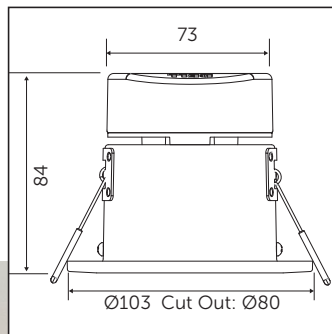

08190

Code	Description	Colour Temperature	lm	cd	Beam^o	Hrs
08187	7W Fire Rated Downlight, IP65, Selectable Colour Temp, Dimmable, incl White & Satin Bezels	3000K/4000K/6000K	530/550/600	530	40°	50000
08188	Brass Bezel for 7W Fire Rated Downlight	-	-	-	-	-
08189	Chrome Bezel for 7W Fire Rated Downlight	-	-	-	-	-
08193	White Spacer Plate for 08187 (100mm cut out)	--	-	-	-	-
08194	Satin Spacer Plate for 08187 (100mm cut out)	-	-	-	-	-
08190	7W Fire Rated Centre Tilt Downlight, IP20, Selectable Colour Temp, Dimmable, incl White & Satin Bezels	3000K/4000K/6000K	530/550/600	530	40°	50000
08191	Brass Bezel for 7W Centre Tilt Fire Rated Downlight	-	-	-	-	-
08192	Chrome Bezel for 7W Centre Tilt Fire Rated Downlight	-	-	-	-	-
09598	BELL Universal LED Microprocessor Controlled Trailing Edge Dimmer Module	-	-	-	-	-
08196	Emergency Pack for Firestay LED Downlight	-	-	-	-	-