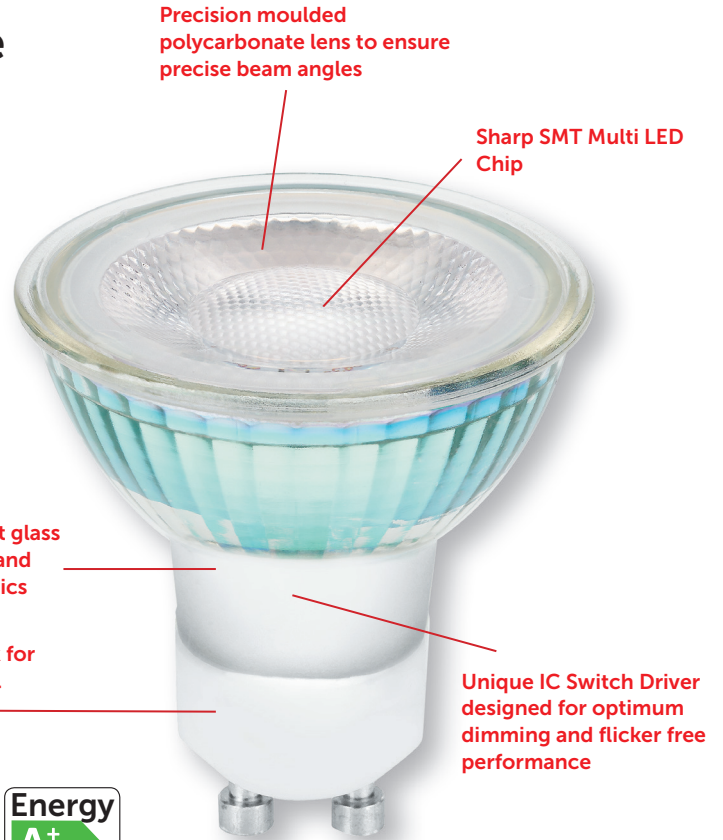

6W LED Halo Glass GU10

Traditional halogen look with the energy saving benefits of LED

- True fit GU10 size
- Dimmable & Non Dim available
- High performance **86 lm/W**
- Suitable for fire rated and IP rated fixtures
- 38° beam angle
- High grade driver designed for smooth dimming at min & max load levels, operating effectively with rotary and digital dimming system (dimmable version)

Technical Helpline +44 (0)1924 893380

Code	Description	Volts	Watts	Cap	Colour Temp (K)	Lumens	Candela	Beam Angle	Life Hours
LED Halo Glass GU10									
05960	6W LED Halo Glass GU10 - 2700K	240	6	GU10	2700	520	800	38°	25000
05961	6W LED Halo Glass GU10 - 4000K	240	6	GU10	4000	520	800	38°	25000
05962	6W LED Halo Glass GU10 - 6000K	240	6	GU10	6000	520	800	38°	25000
05963	6W LED Halo Glass GU10 Dimmable - 2700K	240	6	GU10	2700	520	800	38°	25000
05964	6W LED Halo Glass GU10 Dimmable - 4000K	240	6	GU10	4000	520	800	38°	25000
05965	6W LED Halo Glass GU10 Dimmable - 6000K	240	6	GU10	6000	520	800	38°	25000

¹ CRI - Colour Rendering Index
² LMR - Lumens Maintenance Ratio
³ Subject to terms & conditions