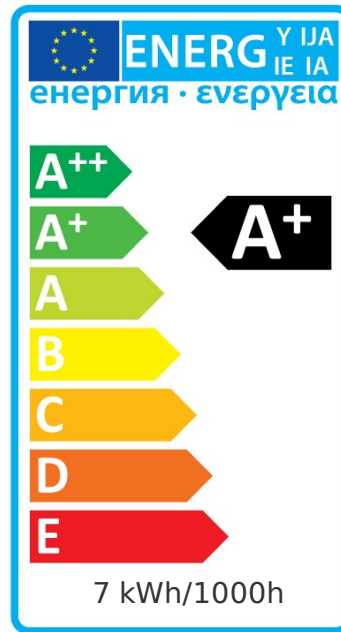

British Electric Lamps Limited

Looking to the future...

7W LED Dimmable Candle Opal - SBC, 2700K

Details

Product Code	05854
Volts	240
Watts	7
Cap Type	SBC/B15
Colour / Finish	Opal Warm White
Colour Temp (K)	2700
Lumens	500
Energy Rating	A+
Burn Hours	25000
Dimmable?	Yes
Box Qty	50
MOQ	1
Height (mm)	109
Diameter (mm)	39
CRI (ra)	80+
Switching Cycles	12500
Energy Consumption (kWh/1000h)	7
Driver Required	No
Ballast required	No
Transformer Required	No
Barcode	5013588058542
Inner Quantity	10
Outer Box Qty	50