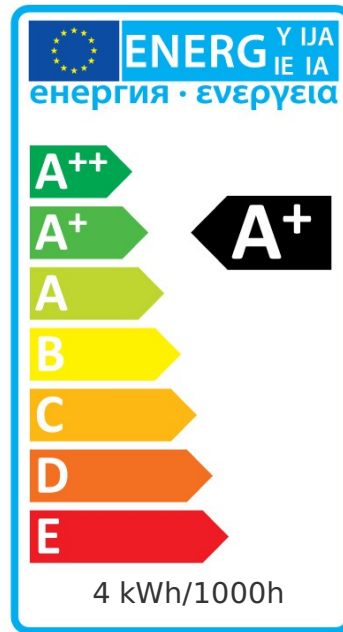

British Electric Lamps Limited

Looking to the future...

4W LED Dimmable Candle Opal - SES, 2700K

Details

Product Code	05853
Volts	240
Watts	4
Cap Type	SES/E14
Colour / Finish	Opal Warm White
Colour Temp (K)	2700
Lumens	250
Energy Rating	A+
Burn Hours	25000
Dimmable?	Yes
Box Qty	50
MOQ	1
Height (mm)	106
Diameter (mm)	37
CRI (ra)	80+
Switching Cycles	12500
Energy Consumption (kWh/1000h)	4
Driver Required	No
Ballast required	No
Transformer Required	No
Barcode	5013588058535
Inner Quantity	10
Outer Box Qty	50