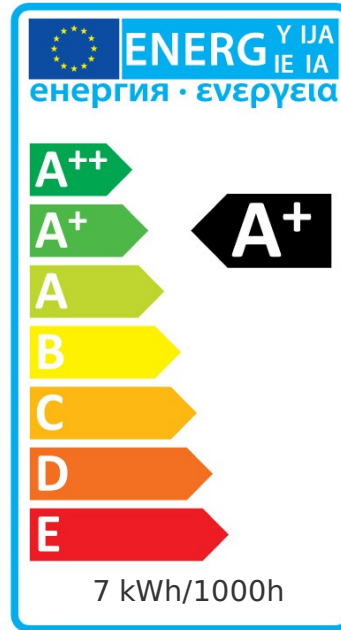

British Electric Lamps Limited
Looking to the future...

7W LED Candle Opal - ES, 2700K

Details

Product Code	05840
Volts	240
Watts	7
Cap Type	ES/E27
Colour / Finish	Opal Warm White
Colour Temp (K)	2700
Lumens	500
Energy Rating	A+
Burn Hours	25000
Dimmable?	No
Box Qty	50
MOQ	1
Height (mm)	104
Diameter (mm)	39
CRI (ra)	80+
Switching Cycles	12500
Energy Consumption (kWh/1000h)	7
Driver Required	No
Ballast required	No
Transformer Required	No
Barcode	5013588058405
Inner Quantity	10
Outer Box Qty	50