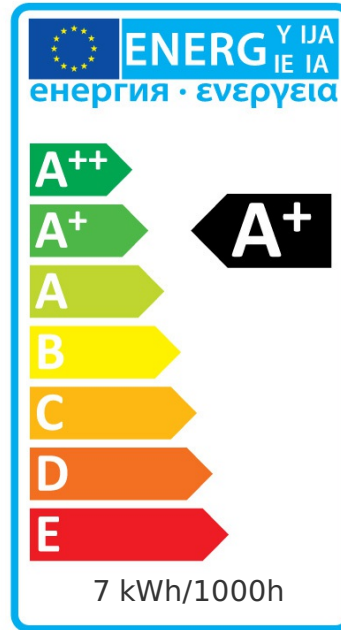

British Electric Lamps Limited

Looking to the future...

7W LED Candle Opal - BC, 2700K

Details

Product Code	05838
Volts	240
Watts	7
Cap Type	BC/B22
Colour / Finish	Opal
Colour Temp (K)	2700
Lumens	500
Energy Rating	A+
Burn Hours	25000
Dimmable?	No
Box Qty	50
MOQ	1
Height (mm)	104
Diameter (mm)	39
CRI (ra)	80+
Switching Cycles	12500
Energy Consumption (kWh/1000h)	7
Driver Required	No
Ballast required	No
Transformer Required	No
Barcode	5013588058382
Inner Quantity	10
Outer Box Qty	50