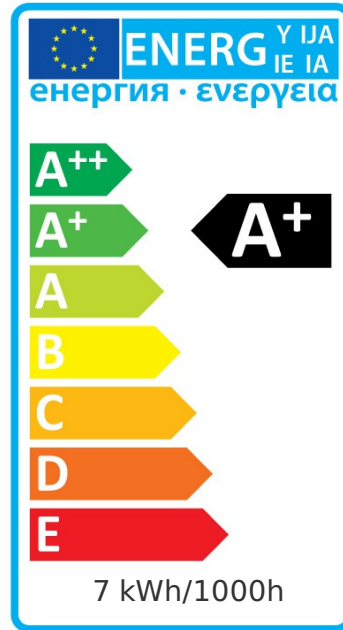

British Electric Lamps Limited
Looking to the future...

7W LED Candle Clear - SBC, 2700K

Details

Product Code	05821
Volts	240
Watts	7
Cap Type	SBC/B15
Colour / Finish	Clear Warm White
Colour Temp (K)	2700
Lumens	500
Energy Rating	A+
Burn Hours	25000
Dimmable?	No
Box Qty	50
MOQ	1
Height (mm)	109
Diameter (mm)	39
CRI (ra)	80+
Switching Cycles	12500
Energy Consumption (kWh/1000h)	7
Driver Required	No
Ballast required	No
Transformer Required	No
Barcode	5013588058214
Inner Quantity	10
Outer Box Qty	50