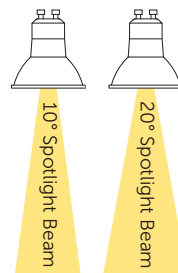

## LED Pro Precision GU10

The 6W Pro Precision LED GU10 provides clean, crisp, directional lighting, ideal for the retail environment to highlight products. With a high (95) Colour Rendering Index (CRI) which ensures brightly coloured products are displayed to their full potential.

- True fit GU10 size
- Colour Rendering Index 95
- Suitable for fire rated and IP rated fixtures
- High grade driver designed for smooth dimming at min & max load levels, operating effectively with rotary and digital dimming systems
- Cool White/Warm White
- H 55mm Ø 50mm
- Suitable for museums and galleries

Warm White

Cool White

H 55mm Ø50mm

Code	Lamp Type	CCT	Lm	Cd	Dim	Volts	Hours
Dimmable							
05766	6W Pro Precision GU10 - 10° Beam	2700K	540	6000	Dim	240	30000
05767	6W Pro Precision GU10 - 10° Beam	4000K	550	6200	Dim	240	30000
05768	6W Pro Precision GU10 - 20° Beam	2700K	540	2400	Dim	240	30000
05769	6W Pro Precision GU10 - 20° Beam	4000K	550	2500	Dim	240	30000