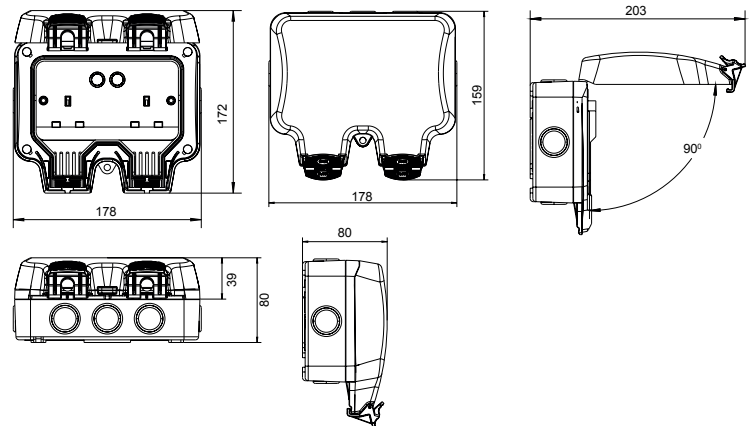

### Line Drawings

### Weights & Dimensions

Cat No.	Description	Dimension (W x H x D) cm					Weight (Kg)			CBM (m <sup>3</sup> )
		Unpacked Product	Packed Product	Inner Box	Outer Box	Each	Packed Product	Inner Box	Outer Box	Outer Box
WP22/HC	Smart WP Double Socket	17.8 x 15.9 x 8	18.2 x 18.7 x 9.2	-	36.1 x 19.6 x 47.8	0.55	0.65	-	6.87	0.034