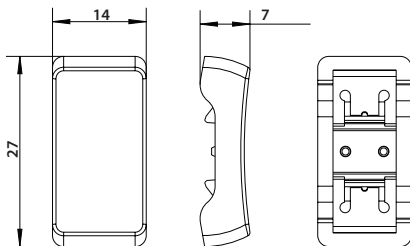

Line Diagrams