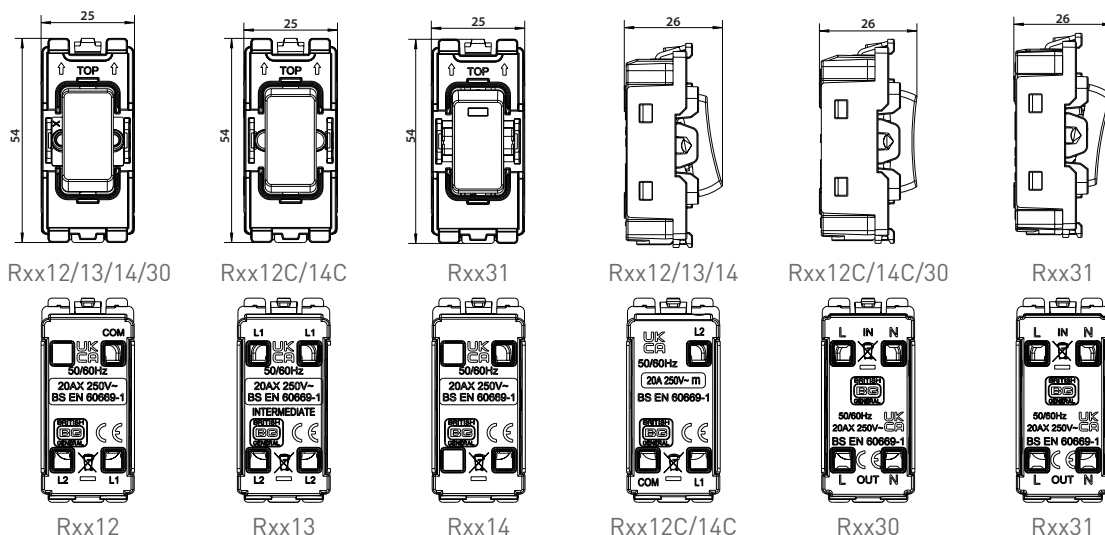

Line Diagrams