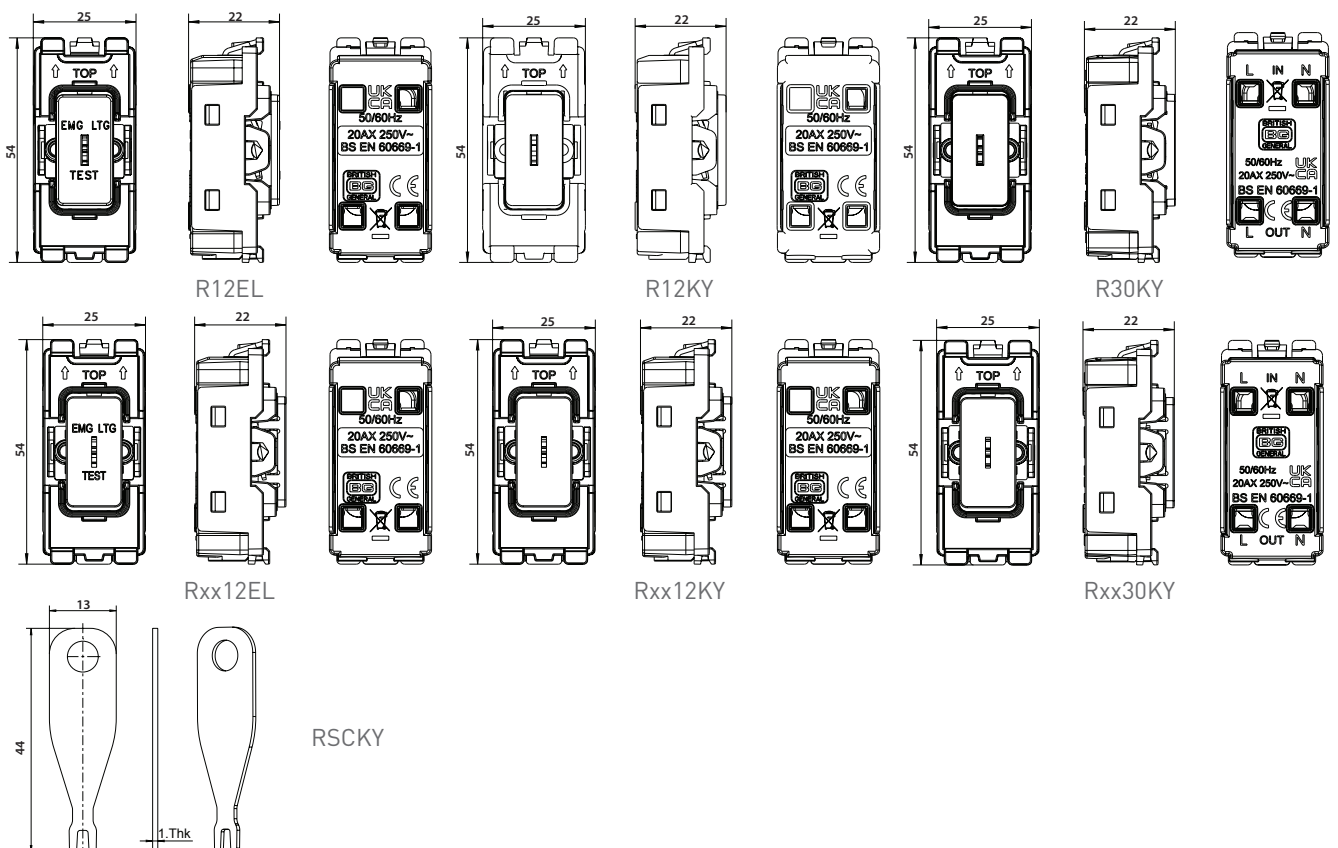

### Features:

- Simple secure 'locate & clip' fitting to frame
- Captive backed out terminal screws for fast installation
- Module to be installed with Grid frame and plate
- Supplied with key, spare keys available

### Line Diagrams