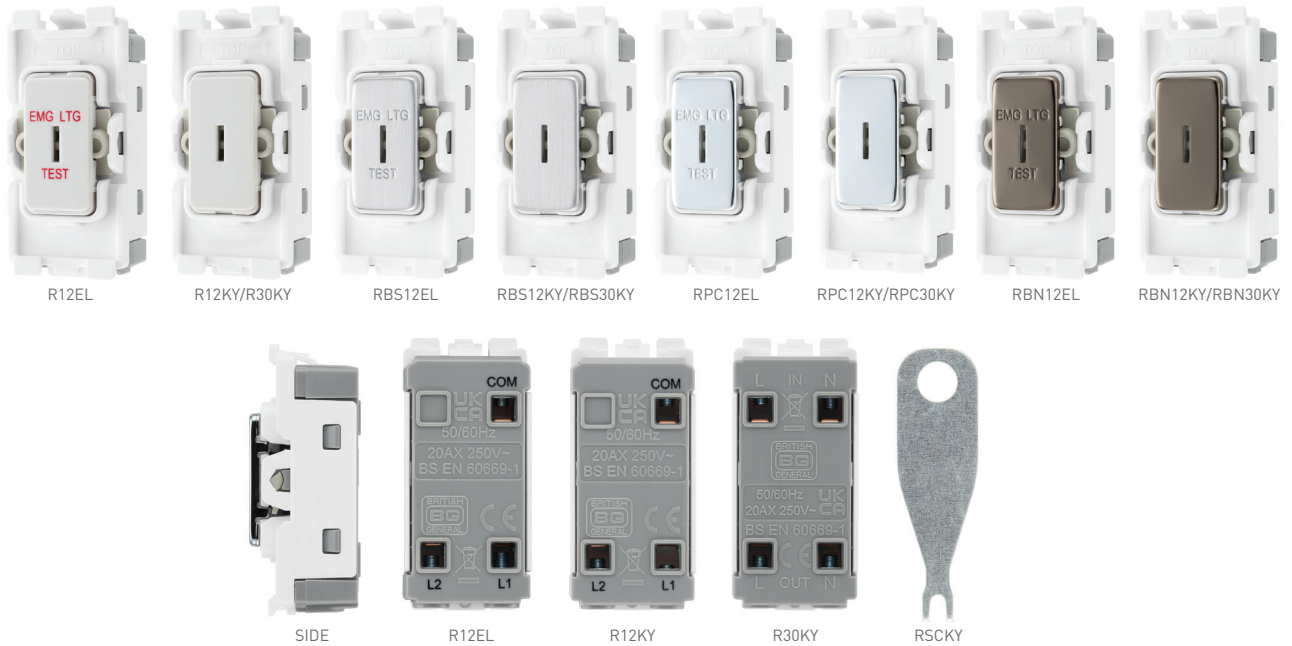

Technical Data

Nexus Grid 20A 20AX Secret Key Modules

Brief product description:

The Nexus Grid range is ideal for domestic, commercial and industrial applications, and allows you to build your own module configurations with a variety of combinations and finishes.

Features:

- Simple secure 'locate & clip' fitting to frame
- Captive backed out terminal screws for fast installation
- Module to be installed with Grid frame and plate
- Supplied with key, spare keys available

Product Images