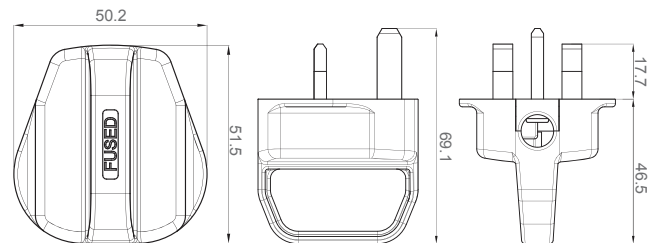

### LINE DIAGRAMS

### PRODUCT INFORMATION

Part Number	PT13HW
Product Dimensions	Height 51.5mm x Width 50mm x Depth 69mm