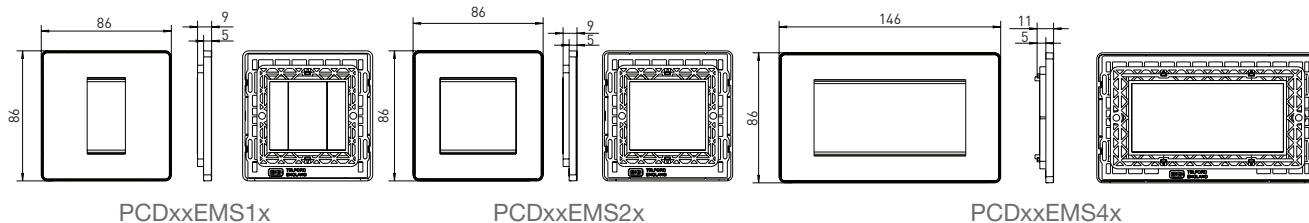

Front Plate

Technical Specifications

Standard(s)	BS 5733
Aperture size	1 module, 25mm wide x 50mm H (EMS1)
	2 module, 50mm wide x 50mm H (EMS2)
	4 module, 100mm wide x 50mm H (EMR4)

Line Diagrams

PCDxxEMS1x

PCDxxEMS2x

PCDxxEMS4x

Packaging Information

Cat No.	Description	Packaging Type			Pack Quantity			Barcode		
		Product	Inner Box	Outer Box	Each	Inner Box	Outer Box	Individual	Inner Box	Outer Box
PCDCLEMS1W	1 Mod FP - CL	Eco Blister	Colour Box	Carton	1	20	200	5050765193054	5050765193405	5050765193757
PCDBSEMS1W	1 Mod FP - BS	Eco Blister	Colour Box	Carton	1	20	200	5050765197670	5050765197687	5050765197694
PCDMGEMS1B	1 Mod FP - MG	Eco Blister	Colour Box	Carton	1	20	200	5050765184830	5050765185189	5050765185530
PCDMBEMS1B	1 Mod FP - MB	Eco Blister	Colour Box	Carton	1	20	200	5050765183789	5050765184137	5050765184489
PCDDBEMS1B	1 Mod FP - DB	Bag	/	/	1	/	/	5050765222631	/	/
PCDCPEMS1B	1 Mod FP - CP	Bag	/	/	1	/	/	5050765223294	/	/
PCDSBEMS1B	1 Mod FP - SB	Bag	/	/	1	/	/	5050765190954	/	/
PCDBCEMS1B	1 Mod FP - BC	Bag	/	/	1	/	/	5050765188852	/	/
PCDCLEMS2W	2 Mod FP - CL	Eco Blister	Colour Box	Carton	1	20	200	5050765193061	5050765193412	5050765193764
PCDBSEMS2W	2 Mod FP - BS	Eco Blister	Colour Box	Carton	1	20	200	5050765197700	5050765197717	5050765197724
PCDMGEMS2B	2 Mod FP - MG	Eco Blister	Colour Box	Carton	1	20	200	5050765184847	5050765185196	5050765185547
PCDMBEMS2B	2 Mod FP - MB	Eco Blister	Colour Box	Carton	1	20	200	5050765183796	5050765184144	5050765184496
PCDDBEMS2B	2 Mod FP - DB	Bag	/	/	1	/	/	5050765222648	/	/
PCDCPEMS2B	2 Mod FP - CP	Bag	/	/	1	/	/	5050765223300	/	/
PCDSBEMS2B	2 Mod FP - SB	Bag	/	/	1	/	/	5050765190961	/	/
PCDBCEMS2B	2 Mod FP - BC	Bag	/	/	1	/	/	5050765188869	/	/
PCDCLEMR4W	4 Mod FP - CL	Eco Blister	Colour Box	Carton	1	10	100	5050765193078	5050765193429	5050765193771
PCDBSEMR4W	4 Mod FP - BS	Eco Blister	Colour Box	Carton	1	10	100	5050765197731	5050765197748	5050765197755
PCDMGEMR4B	4 Mod FP - MG	Eco Blister	Colour Box	Carton	1	10	100	5050765184854	5050765185202	5050765185554
PCDMBEMR4B	4 Mod FP - MB	Eco Blister	Colour Box	Carton	1	10	100	5050765183802	5050765184151	5050765184502
PCDDBEMR4B	4 Mod FP - DB	Bag	/	/	1	/	/	5050765222655	/	/
PCDCPEMR4B	4 Mod FP - CP	Bag	/	/	1	/	/	5050765223317	/	/
PCDSBEMR4B	4 Mod FP - SB	Bag	/	/	1	/	/	5050765190978	/	/
PCDBCEMR4B	4 Mod FP - BC	Bag	/	/	1	/	/	5050765188876	/	/

Colour Reference:

CL = Pearlescent White; MG = Matt Grey; DB = Matt Blue; SB = Satin Brass

BS = Brushed Steel; MB = Matt Black; CP = Polished Copper; BC = Black Chrome

Weights & Dimensions