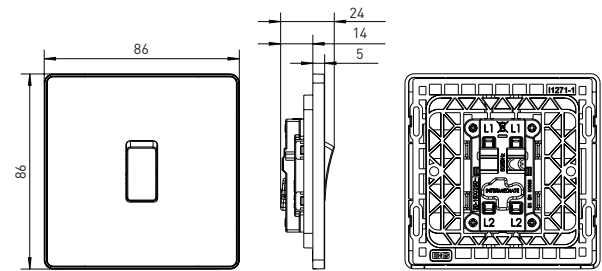

20 Amp 16AX Light Switch

Technical Specifications

Standard(s)	BS EN 60669-1
Rating	20 Amp, 16AX inductive rated
Voltage	250V AC
Terminal Capacity	4 x 1mm² 4 x 1.5mm² 2 x 2.5mm² & 1 x 4.0mm²
RoHS Directive	Yes
WEEE Directive	Yes
Mounting Box Depth (Min)	25mm

Intertek
Lic No. 1010

Line Diagrams

PCDxx13x