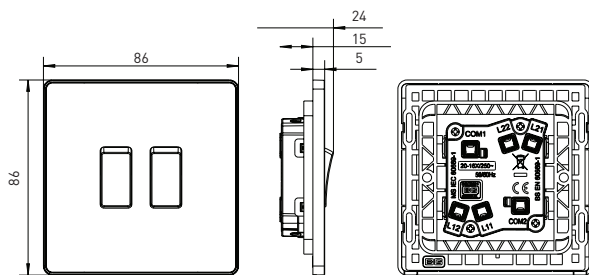

20 Amp 16AX Light Switch

Technical Specifications

Standard(s)	BS EN 60669-1
Rating	20 Amp, 16AX inductive rated
Voltage	250V AC
Terminal Capacity	4 x 1mm² 4 x 1.5mm² 2 x 2.5mm² & 1 x 4.0mm²
RoHS Directive	Yes
WEEE Directive	Yes
Mounting Box Depth (Min)	25mm

Intertek
Lic No. 1010

Line Diagrams

PCDxx42x