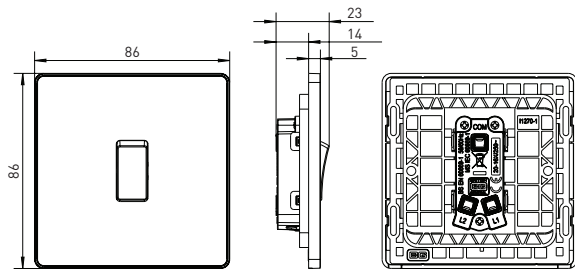

20 Amp 16AX Light Switch

Technical Specifications

Standard(s)	BS EN 60669-1
Rating	20 Amp, 16AX inductive rated
Voltage	250V AC
Terminal Capacity	4 x 1mm² 4 x 1.5mm² 2 x 2.5mm² & 1 x 4.0mm²
RoHS Directive	Yes
WEEE Directive	Yes
Mounting Box Depth (Min)	25mm

Intertek
Lic No. 1010

Line Diagrams

PCDxx12x