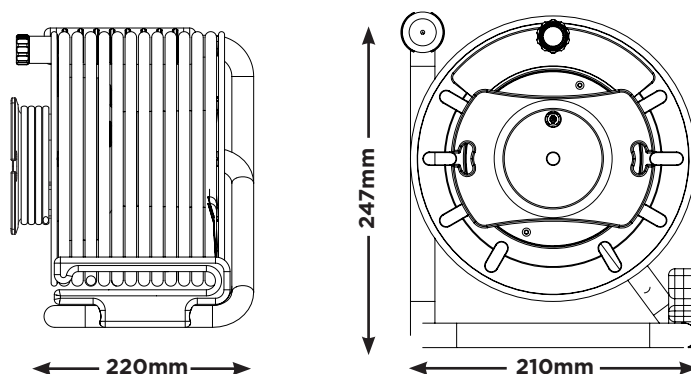

### Features

- » Robust case reel, with four shutter sockets
- » Safety thermal cut-out
- » Power on/off switch
- » Power LED indicator

### Description

This innovative design allows you to wall mount the extension reel near the wall power outlet and extend the power socket closer to the required area. The drum's construction provides reliable protection when in use, transported or stored. The compact design is perfect for the home, garden and light industrial use. Using highly visible green cable, this 'reverse' extension reel provides an IP54 rated weatherproof 13 amp socket outlet. The drum includes a LED indicator, and has a built-in safety thermal cut-out for protection against overloading when fully reeled. Optional wall bracket available.

### Technical Specifications

<b>Standards</b>	BS EN 61242. ASTA Approved
<b>Maximum Load</b>	720W/240V - Fully Wound
	3120W/240V - Fully Unwound
<b>Switch</b>	Double Pole
<b>Cable length</b>	25+3m
<b>Cable Size</b>	Cable Size - 1.25mm <sup>2</sup> (HO5VV-F)

## Product Information

<b>Part No</b>	OMU2513FL3IP-PX	<b>Qty</b>	2
<b>Type</b>	Reverse Open Cable Reel	<b>Shipping Carton Info (m)</b>	H:0.25 x W:0.22 x D:0.46
<b>Cable Type</b>	PVC	<b>CBM (m<sup>3</sup>)</b>	0.0260084
<b>Cable Length (m)</b>	25+3m	<b>G.W (kg)</b>	7
<b>Amp</b>	11	<b>EAN Barcode</b>	5015056526553
<b>Product Dimensions (Inch/cm)</b>	H:9.7 x W:8.2 x D:8.6 H:24.7 x W:21 x D:22	<b>ITF Barcode</b>	05015056526652